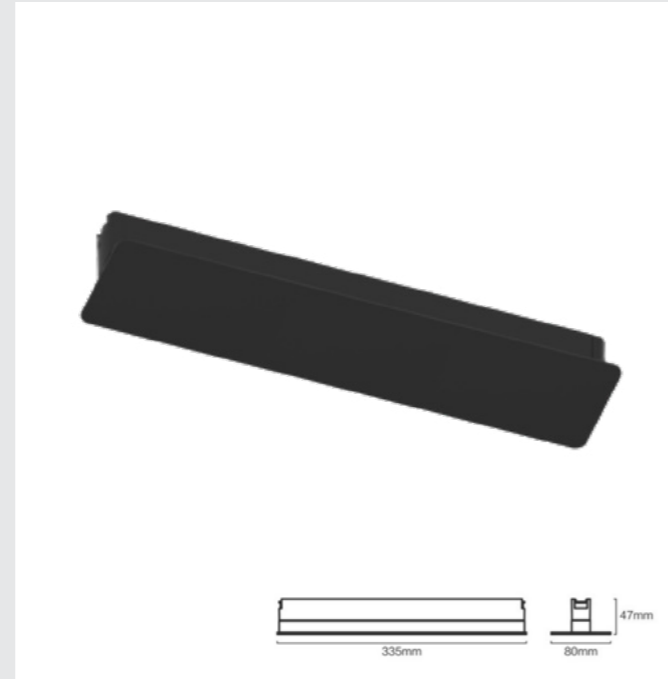

Wall Lamps

Adjustable Wall Lamp 12

Product code:	VU27-EQ-23G
Watt:	12W
CRI:	>90
Voltage:	DC 24V
Material:	Aluminum + PC
Flicker Free:	<3%
Optic:	PC Diffusion
Beam Angle:	120°
Product Size:	227 x 80 x 47 mm

Colors: Black - White

Adjustable Wall Lamp 18

Product code:	VU27-EQ-29G
Watt:	18W
CRI:	>90
Voltage:	DC 24V
Material:	Aluminum + PC
Flicker Free:	<3%
Optic:	PC Diffusion
Beam Angle:	120°
Product Size:	335 x 80 x 47 mm

Colors: Black - White

Eclipse Wall Lamp

Product code:	VU27-ZTCE
Watt:	6W
CRI:	>90
Voltage:	DC 24V
Material:	Aluminum + PC
Flicker Free:	<3%
Optic:	PMMA
Beam Angle:	120°
Product Size:	Ø168 x 48 mm

Colors: Black - White