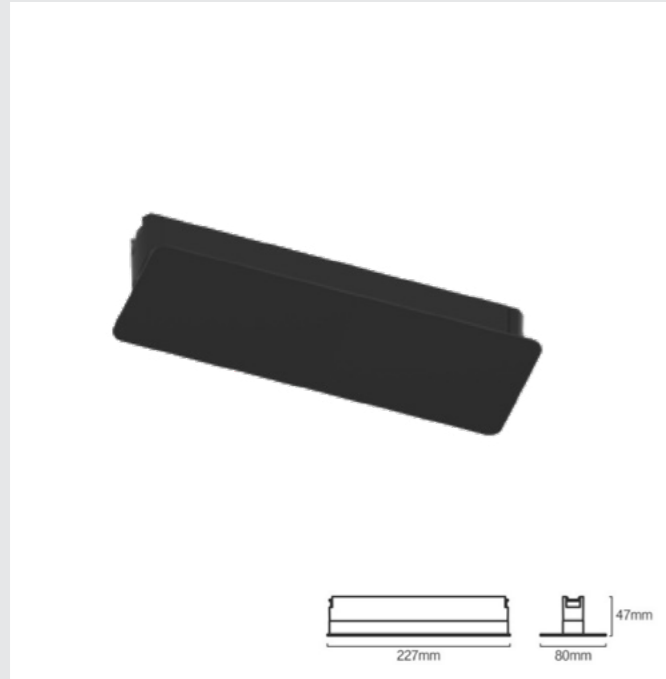

Wall Lamps

Adjustable Wall Lamp 12

Product code:	VU27-EQ-23G
Watt:	12W
CRI:	>90
Voltage:	DC 24V
Material:	Aluminum + PC
Flicker Free:	<3%
Optic:	PC Diffusion
Beam Angle:	120°
Product Size:	227 x 80 x 47 mm

Colors: Black - White

Adjustable Wall Lamp 18

Product code:	VU27-EQ-29G
Watt:	18W
CRI:	>90
Voltage:	DC 24V
Material:	Aluminum + PC
Flicker Free:	<3%
Optic:	PC Diffusion
Beam Angle:	120°
Product Size:	335 x 80 x 47 mm

Colors: Black - White

Eclipse Wall Lamp

Product code:	VU27-ZTCE
Watt:	6W
CRI:	>90
Voltage:	DC 24V
Material:	Aluminum + PC
Flicker Free:	<3%
Optic:	PMMA
Beam Angle:	120°
Product Size:	Ø168 x 48 mm

Colors: Black - White