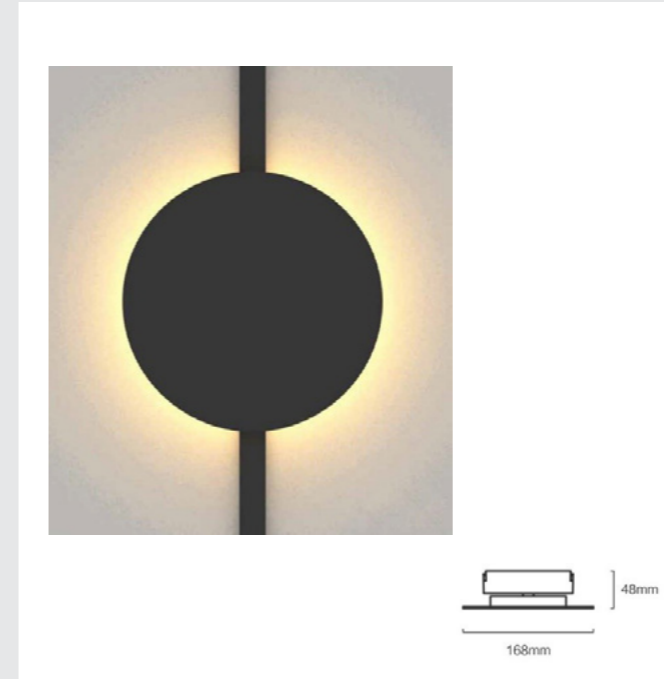

Wall Lamps

Adjustable Wall Lamp 12

Product code:	VU27-EQ-23G
Watt:	12W
CRI:	>90
Voltage:	DC 24V
Material:	Aluminum + PC
Flicker Free:	<3%
Optic:	PC Diffusion
Beam Angle:	120°
Product Size:	227 x 80 x 47 mm

Colors: Black - White

Adjustable Wall Lamp 18

Product code:	VU27-EQ-29G
Watt:	18W
CRI:	>90
Voltage:	DC 24V
Material:	Aluminum + PC
Flicker Free:	<3%
Optic:	PC Diffusion
Beam Angle:	120°
Product Size:	335 x 80 x 47 mm

Colors: Black - White

Eclipse Wall Lamp

Product code:	VU27-ZTCE
Watt:	6W
CRI:	>90
Voltage:	DC 24V
Material:	Aluminum + PC
Flicker Free:	<3%
Optic:	PMMA
Beam Angle:	120°
Product Size:	Ø168 x 48 mm

Colors: Black - White