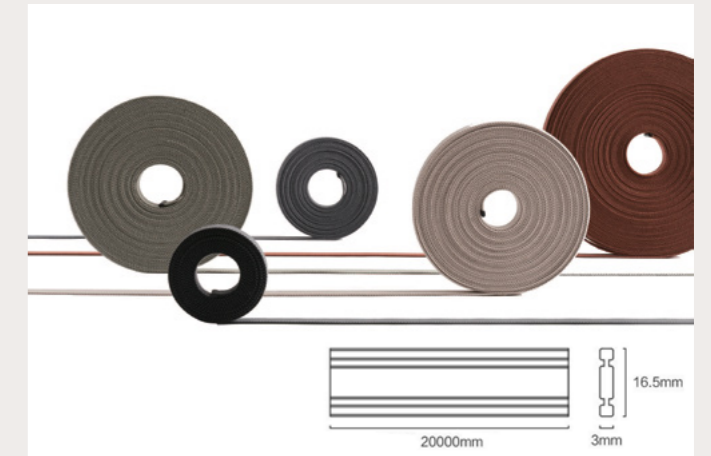

Track System

Flexible crafted Track10M

Product code: VU27-QE-21
 Watt: 200W (Max)
 Voltage: DC 24V
 Material: Hessian+ Copper
 Product Size: 16.5 mm x 3 mm x 10 m

Colors: Black - Green - Gray - Orange - Khaki

Flexible crafted Track 20M

Product code: VU27-QE-31
 Watt: 200W (Max)
 Voltage: DC 24V
 Material: Hessian+ Copper
 Product Size: 16.5 mm x 3 mm x 20 m

Colors: Black - Green - Gray - Orange - Khaki