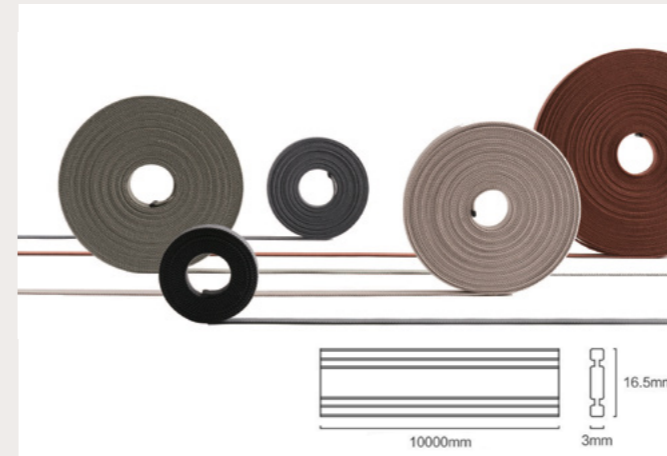

Track System

Flexible crafted Track10M

Product code: VU27-QE-21
 Watt: 200W (Max)
 Voltage: DC 24V
 Material: Hessian+ Copper
 Product Size: 16.5 mm x 3 mm x 10 m

Colors: Black - Green - Gray - Orange - Khaki

Flexible crafted Track 20M

Product code: VU27-QE-31
 Watt: 200W (Max)
 Voltage: DC 24V
 Material: Hessian+ Copper
 Product Size: 16.5 mm x 3 mm x 20 m

Colors: Black - Green - Gray - Orange - Khaki