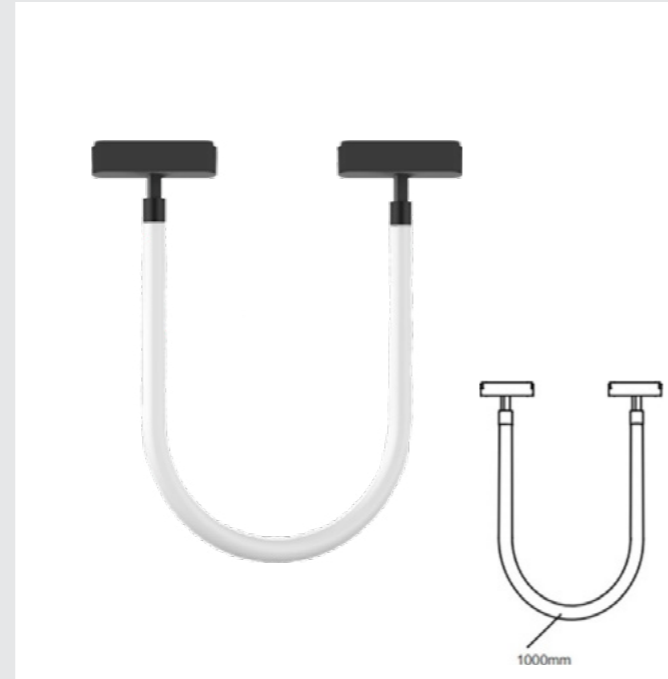

Suspended Lights

Conic Chandelier

Product code:	VU27-NE01
Watt:	6W
CRI:	>90
Voltage:	DC 24V
Material:	Aluminum + PC
Flicker Free:	<3%
Optic:	Lens
Beam Angle:	24°
Product Size:	Ø90 x 72 mm

Colors: Black - White

Silicone Light Tube 1

Product code:	VU27-SH2111
Watt:	14W
CRI:	>90
Voltage:	DC 24V
Material:	Aluminum + PC
Flicker Free:	<3%
Optic:	Silica Gel
Beam Angle:	360°
Product Size:	Ø22 x 1000 mm

Colors: Black - White

Silicone Light Tube 2

Product code:	VU27-SH3111
Watt:	28W
CRI:	>90
Voltage:	DC 24V
Material:	Aluminum + PC
Flicker Free:	<3%
Optic:	Silica Gel
Beam Angle:	360°
Product Size:	Ø22 x 1000 mm

Colors: Black - White