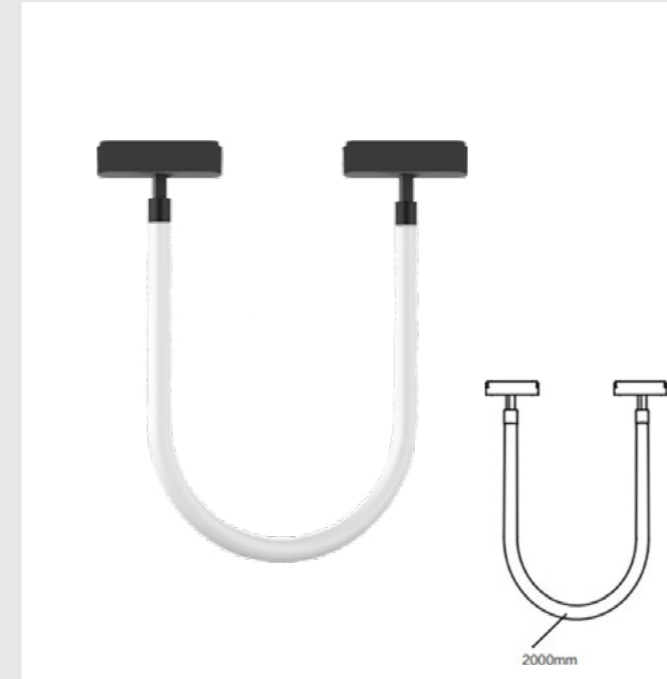

Suspended Lights

Conic Chandelier

Product code:	VU27-NE01
Watt:	6W
CRI:	>90
Voltage:	DC 24V
Material:	Aluminum + PC
Flicker Free:	<3%
Optic:	Lens
Beam Angle:	24°
Product Size:	Ø90 x 72 mm

Colors: Black - White

Silicone Light Tube 1

Product code:	VU27-SH2111
Watt:	14W
CRI:	>90
Voltage:	DC 24V
Material:	Aluminum + PC
Flicker Free:	<3%
Optic:	Silica Gel
Beam Angle:	360°
Product Size:	Ø22 x 1000 mm

Colors: Black - White

Silicone Light Tube 2

Product code:	VU27-SH3111
Watt:	28W
CRI:	>90
Voltage:	DC 24V
Material:	Aluminum + PC
Flicker Free:	<3%
Optic:	Silica Gel
Beam Angle:	360°
Product Size:	Ø22 x 1000 mm

Colors: Black - White