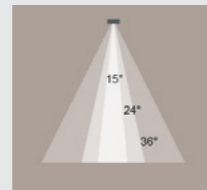

Grille Light 20

Product code:	E-257TNE3
Watt:	20W
CRI:	>90
Temperature:	LED 3000 K LED 4000 K LED 6000 K
Lumens:	1507 lm 75.35 lm / W
Dimming Control:	DALI, 0 - 10V
Beam Angle:	15°/24°/36°
Product Size:	1046 x 19 mm

Colors: Black - Beige - Terra Red - Blue - Green