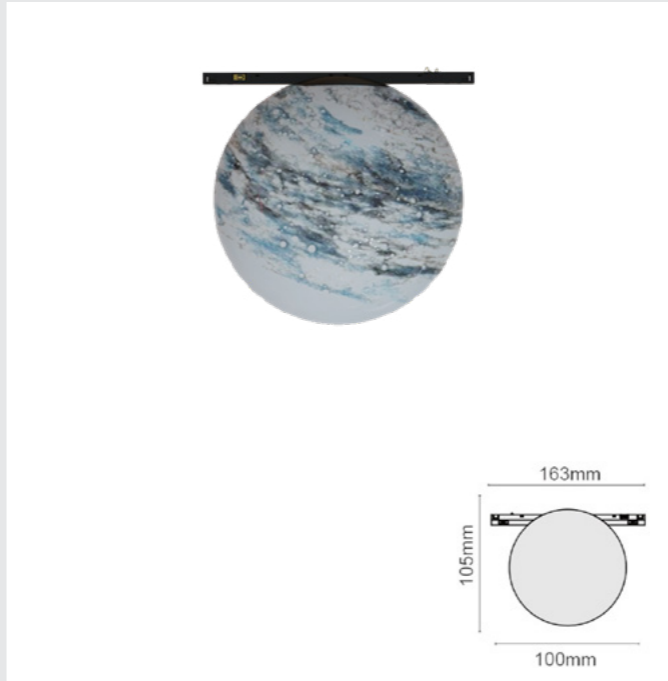

Diffusion Lights

360° White Sphere 504

Product code:	E-254TNE2
Watt:	8W
CRI:	>90
Temperature:	LED 3000 K LED 4000 K LED 6000 K
Lumens:	504 lm 63 lm / W
Dimming Control:	DALI, 0 - 10V
Beam Angle:	Flood
Product Size:	Ø100 x 163 x 105 mm

Colors: Black - Beige - Terra Red - Blue - Green

360° White Sphere 756

Product code:	E-254TNE3
Watt:	12W
CRI:	>90
Temperature:	LED 3000 K LED 4000 K LED 6000 K
Lumens:	756 lm 63 lm / W
Dimming Control:	DALI, 0 - 10V
Beam Angle:	Flood
Product Size:	Ø200 x 163 x 205 mm

Colors: Black - Beige - Terra Red - Blue - Green

360° Earth Sphere 504

Product code:	E-255TNE2
Watt:	8W
CRI:	>90
Temperature:	LED 3000 K LED 4000 K LED 6000 K
Lumens:	504 lm 63 lm / W
Dimming Control:	DALI, 0 - 10V
Beam Angle:	Flood
Product Size:	Ø100 x 163 x 105 mm

Colors: Black - Beige - Terra Red - Blue - Green

360° Earth Sphere 756

Product code:	E-255TNE3
Watt:	12W
CRI:	>90
Temperature:	LED 3000 K LED 4000 K LED 6000 K
Lumens:	756 lm 63 lm / W
Dimming Control:	DALI, 0 - 10V
Beam Angle:	Flood
Product Size:	Ø200 x 163 x 205 mm