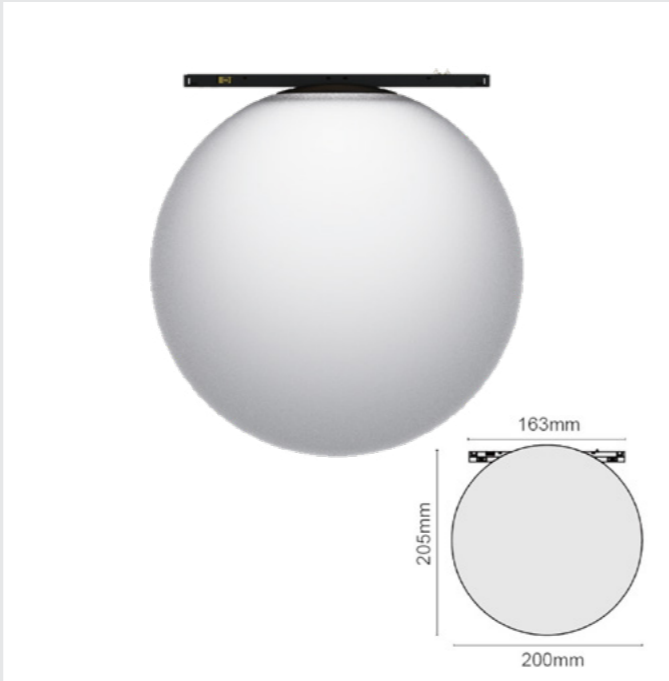

Diffusion Lights

360° White Sphere 504

Product code:	E-254TNE2
Watt:	8W
CRI:	>90
Temperature:	LED 3000 K LED 4000 K LED 6000 K
Lumens:	504 lm 63 lm / W
Dimming Control:	DALI, 0 - 10V
Beam Angle:	Flood
Product Size:	Ø100 x 163 x 105 mm

Colors: Black - Beige - Terra Red - Blue - Green

360° White Sphere 756

Product code:	E-254TNE3
Watt:	12W
CRI:	>90
Temperature:	LED 3000 K LED 4000 K LED 6000 K
Lumens:	756 lm 63 lm / W
Dimming Control:	DALI, 0 - 10V
Beam Angle:	Flood
Product Size:	Ø200 x 163 x 205 mm

Colors: Black - Beige - Terra Red - Blue - Green

360° Earth Sphere 504

Product code:	E-255TNE2
Watt:	8W
CRI:	>90
Temperature:	LED 3000 K LED 4000 K LED 6000 K
Lumens:	504 lm 63 lm / W
Dimming Control:	DALI, 0 - 10V
Beam Angle:	Flood
Product Size:	Ø100 x 163 x 105 mm

Colors: Black - Beige - Terra Red - Blue - Green

360° Earth Sphere 756

Product code:	E-255TNE3
Watt:	12W
CRI:	>90
Temperature:	LED 3000 K LED 4000 K LED 6000 K
Lumens:	756 lm 63 lm / W
Dimming Control:	DALI, 0 - 10V
Beam Angle:	Flood
Product Size:	Ø200 x 163 x 205 mm