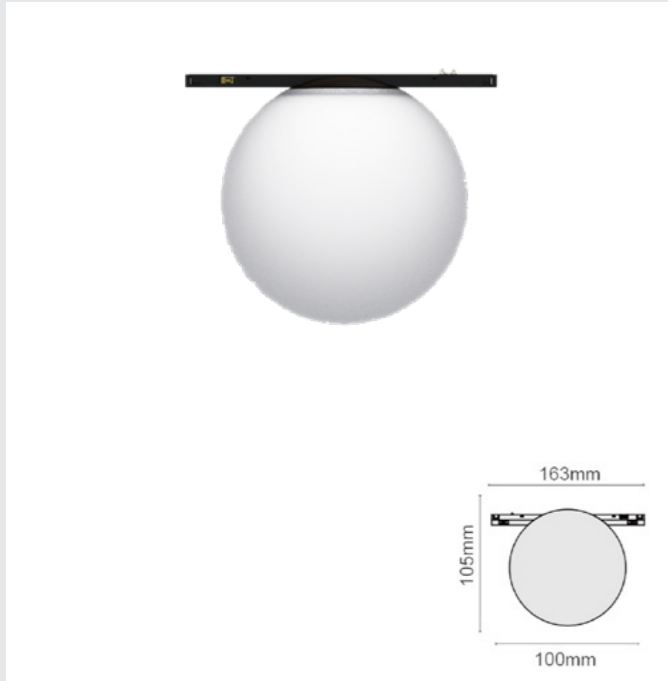

Diffusion Lights

360° White Sphere 504

Product code:	E-254TNE2
Watt:	8W
CRI:	>90
Temperature:	LED 3000 K LED 4000 K LED 6000 K
Lumens:	504 lm 63 lm / W
Dimming Control:	DALI, 0 - 10V
Beam Angle:	Flood
Product Size:	Ø100 x 163 x 105 mm

Colors: Black - Beige - Terra Red - Blue - Green

360° White Sphere 756

Product code:	E-254TNE3
Watt:	12W
CRI:	>90
Temperature:	LED 3000 K LED 4000 K LED 6000 K
Lumens:	756 lm 63 lm / W
Dimming Control:	DALI, 0 - 10V
Beam Angle:	Flood
Product Size:	Ø200 x 163 x 205 mm

Colors: Black - Beige - Terra Red - Blue - Green

360° Earth Sphere 504

Product code:	E-255TNE2
Watt:	8W
CRI:	>90
Temperature:	LED 3000 K LED 4000 K LED 6000 K
Lumens:	504 lm 63 lm / W
Dimming Control:	DALI, 0 - 10V
Beam Angle:	Flood
Product Size:	Ø100 x 163 x 105 mm

Colors: Black - Beige - Terra Red - Blue - Green

360° Earth Sphere 756

Product code:	E-255TNE3
Watt:	12W
CRI:	>90
Temperature:	LED 3000 K LED 4000 K LED 6000 K
Lumens:	756 lm 63 lm / W
Dimming Control:	DALI, 0 - 10V
Beam Angle:	Flood
Product Size:	Ø200 x 163 x 205 mm