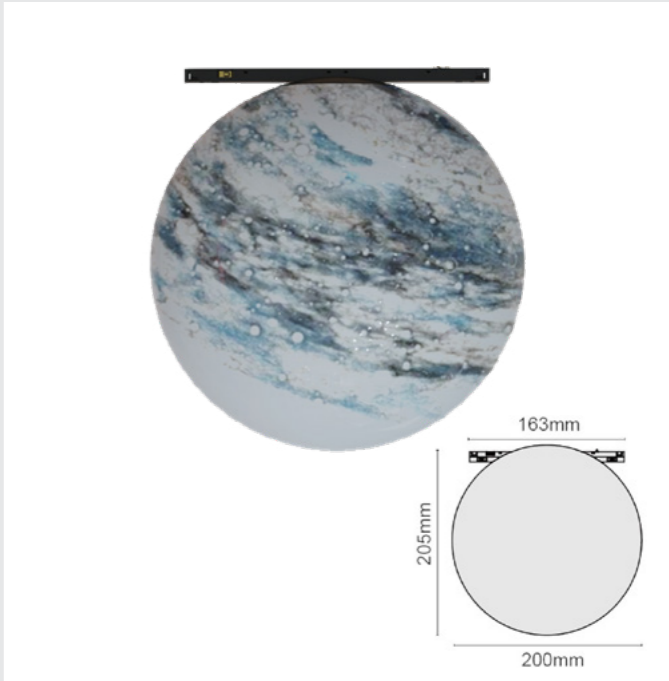

Diffusion Lights

360° White Sphere 504

Product code:	E-254TNE2
Watt:	8W
CRI:	>90
Temperature:	LED 3000 K LED 4000 K LED 6000 K
Lumens:	504 lm 63 lm / W
Dimming Control:	DALI, 0 - 10V
Beam Angle:	Flood
Product Size:	Ø100 x 163 x 105 mm

Colors: Black - Beige - Terra Red - Blue - Green

360° White Sphere 756

Product code:	E-254TNE3
Watt:	12W
CRI:	>90
Temperature:	LED 3000 K LED 4000 K LED 6000 K
Lumens:	756 lm 63 lm / W
Dimming Control:	DALI, 0 - 10V
Beam Angle:	Flood
Product Size:	Ø200 x 163 x 205 mm

Colors: Black - Beige - Terra Red - Blue - Green

360° Earth Sphere 504

Product code:	E-255TNE2
Watt:	8W
CRI:	>90
Temperature:	LED 3000 K LED 4000 K LED 6000 K
Lumens:	504 lm 63 lm / W
Dimming Control:	DALI, 0 - 10V
Beam Angle:	Flood
Product Size:	Ø100 x 163 x 105 mm

Colors: Black - Beige - Terra Red - Blue - Green

360° Earth Sphere 756

Product code:	E-255TNE3
Watt:	12W
CRI:	>90
Temperature:	LED 3000 K LED 4000 K LED 6000 K
Lumens:	756 lm 63 lm / W
Dimming Control:	DALI, 0 - 10V
Beam Angle:	Flood
Product Size:	Ø200 x 163 x 205 mm