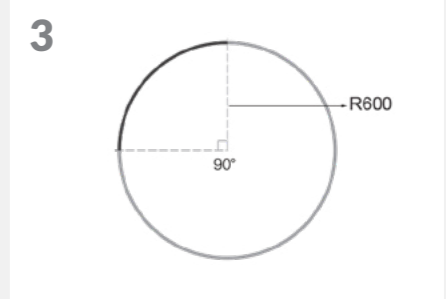

Curved Tracks

Curved Track 90°R3
Product code: E-CTL-90R30

Curved Track 45°R4
Product code: E-CTL-45R400

Curved Track 90°R6
Product code: E-CTL-90R600

Curved Track 45°R6
Product code: E-CTL-45R600

Curved Track 90°R8
Product code: E-CTL-90R800

Curved Track 180°R8
Product code: E-CTL-180R800

Curved Track 45°R8
Product code: E-CTL-45R800