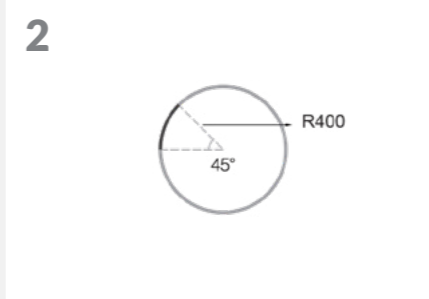

Curved Tracks

Curved Track 90°R3
Product code: E-CTL-90R30

Curved Track 45°R4
Product code: E-CTL-45R400

Curved Track 90°R6
Product code: E-CTL-90R600

Curved Track 45°R6
Product code: E-CTL-45R600

Curved Track 90°R8
Product code: E-CTL-90R800

Curved Track 180°R8
Product code: E-CTL-180R800

Curved Track 45°R8
Product code: E-CTL-45R800