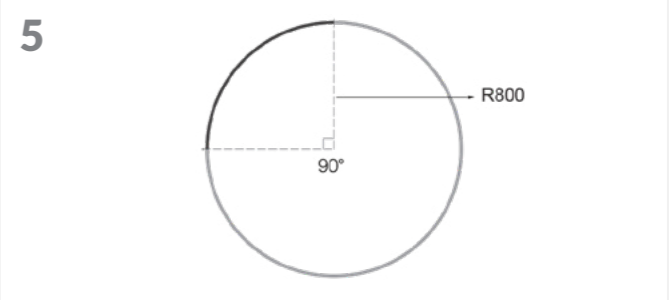

Curved Tracks

Curved Track 90°R3
Product code: E-CTL-90R30

Curved Track 45°R4
Product code: E-CTL-45R400

Curved Track 90°R6
Product code: E-CTL-90R600

Curved Track 45°R6
Product code: E-CTL-45R600

Curved Track 90°R8
Product code: E-CTL-90R800

Curved Track 180°R8
Product code: E-CTL-180R800

Curved Track 45°R8
Product code: E-CTL-45R800