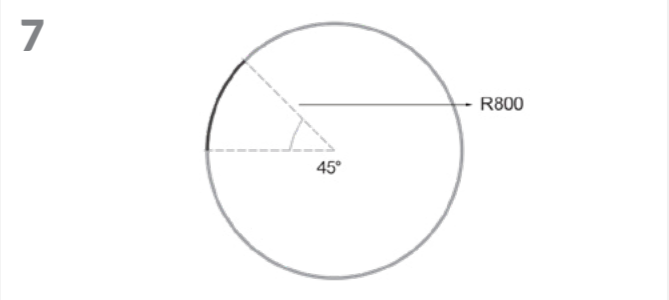

Curved Tracks

Curved Track 90°R3
Product code: E-CTL-90R30

Curved Track 45°R4
Product code: E-CTL-45R400

Curved Track 90°R6
Product code: E-CTL-90R600

Curved Track 45°R6
Product code: E-CTL-45R600

Curved Track 90°R8
Product code: E-CTL-90R800

Curved Track 180°R8
Product code: E-CTL-180R800

Curved Track 45°R8
Product code: E-CTL-45R800