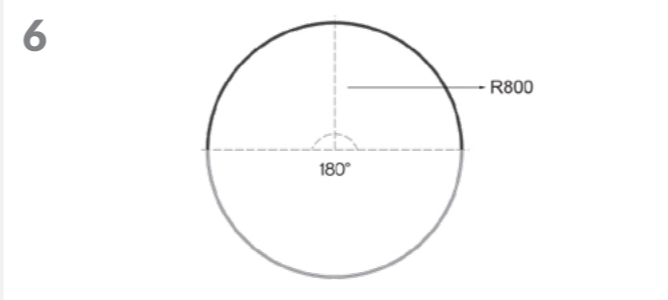

Curved Tracks

Curved Track 90°R3
Product code: E-CTL-90R30

Curved Track 45°R4
Product code: E-CTL-45R400

Curved Track 90°R6
Product code: E-CTL-90R600

Curved Track 45°R6
Product code: E-CTL-45R600

Curved Track 90°R8
Product code: E-CTL-90R800

Curved Track 180°R8
Product code: E-CTL-180R800

Curved Track 45°R8
Product code: E-CTL-45R800