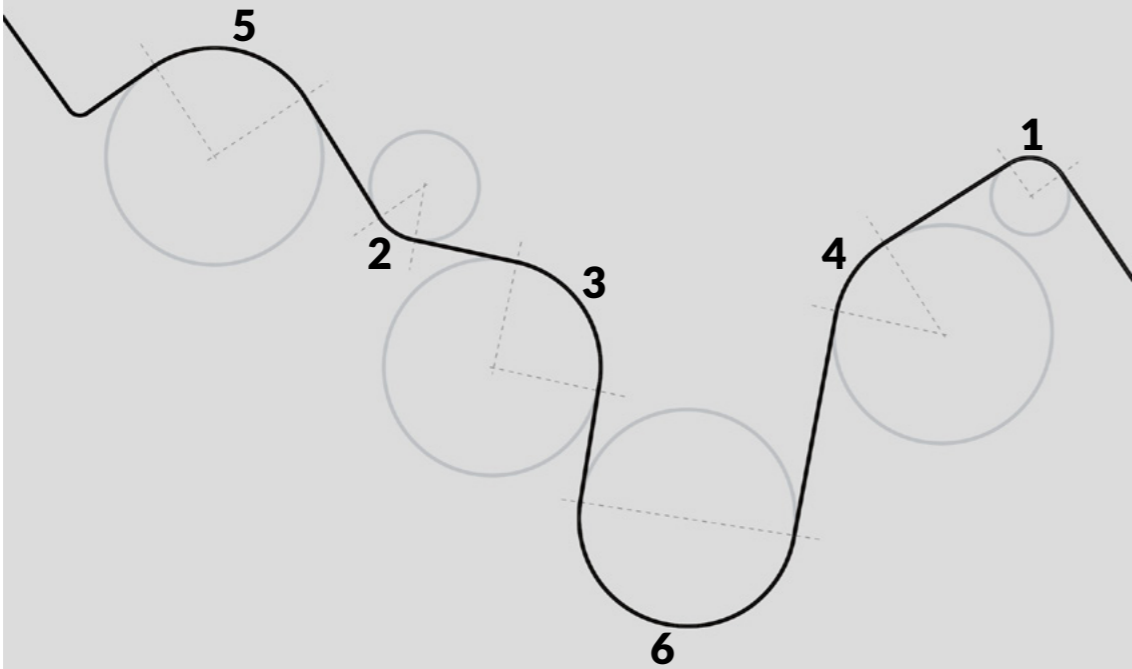

Curved Tracks

Curved Track 90°R3
Product code: E-CTL-90R30

Curved Track 45°R4
Product code: E-CTL-45R400

Curved Track 90°R6
Product code: E-CTL-90R600

Curved Track 45°R6
Product code: E-CTL-45R600

Curved Track 90°R8
Product code: E-CTL-90R800

Curved Track 180°R8
Product code: E-CTL-180R800

Curved Track 45°R8
Product code: E-CTL-45R800