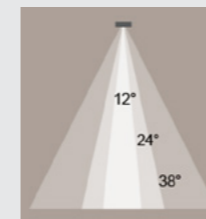

Accent 7

Product code:	E-252DPC2
Watt:	7W
CRI:	>90
Temperature:	LED 3000 K LED 4000 K LED 6000 K
Lumens:	385 lm 55 lm / W
Dimming Control:	DALI, 0 - 10V
Beam Angle:	15°/24°/38°
Product Size:	Ø40 x 163 x 105 mm

Colors: Black - Beige - Terra Red - Blue - Green