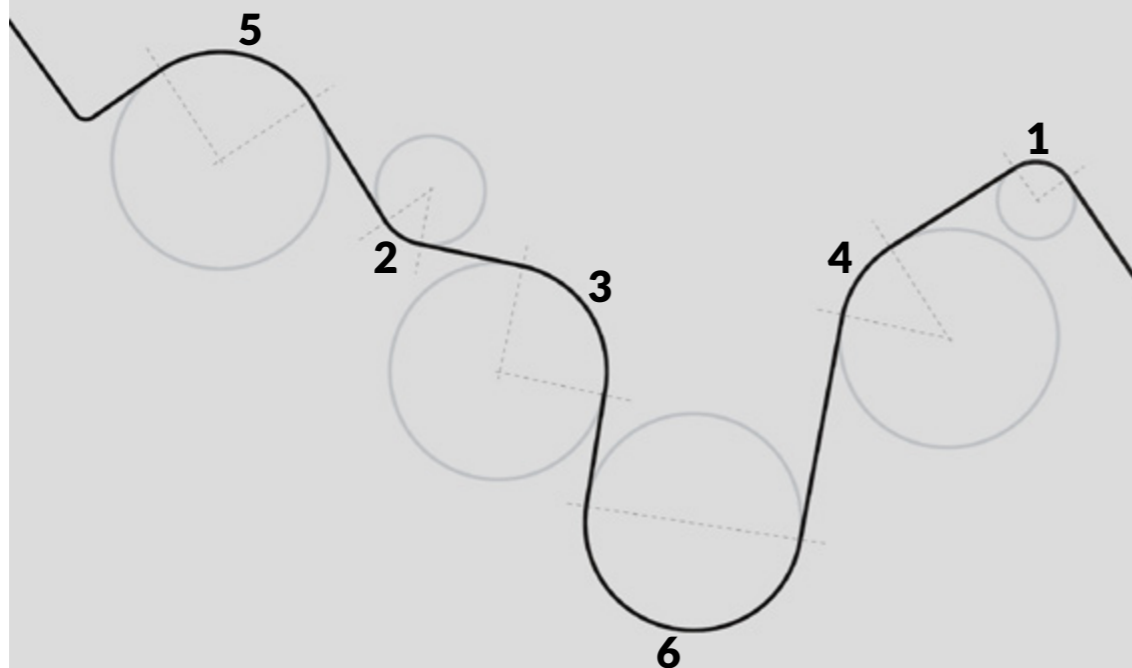

Simple connection

With its simple plug-in technology and ability to be shortened to length, each belt can handle numerous luminaires and offers unrivaled ease of installation and connection.

Simple connection

The belt has click-and-connect capability that allows it to be tightened or relaxed by simply clicking onto a buckle that is linked to each luminaire.

Curved Tracks

Curved Track 90°R3

Product code: E-CTL-90R30