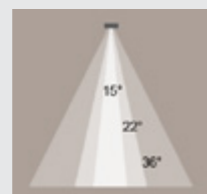

Semi Sphere Directed 724

Product code:	E-253DPC3
Watt:	8W
CRI:	>90
Temperature:	LED 3000 K LED 4000 K LED 6000 K
Lumens:	724 lm 90.5 lm / W
Dimming Control:	DALI, 0 - 10V
Beam Angle:	15°/22°/36°
Product Size:	Ø85 x 163 x 105 mm

Colors: Black - Beige - Terra Red - Blue - Green