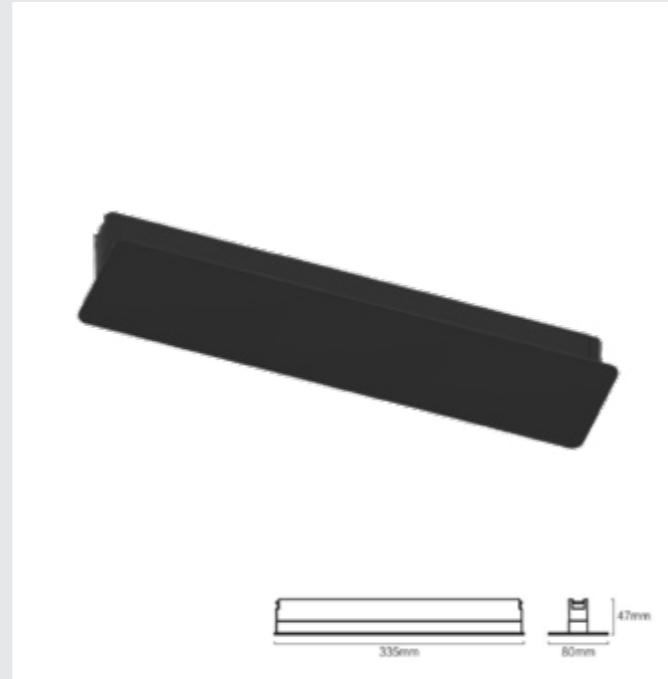

Wall Lamps

Adjustable Wall Lamp 12

Product code:	VU27-EQ-23G
Watt:	12W
CRI:	>90
Voltage:	DC 24V
Material:	Aluminum + PC
Flicker Free:	<3%
Optic:	PC Diffusion
Beam Angle:	120°
Product Size:	227 x 80 x 47 mm

Colors: Black - White

Adjustable Wall Lamp 18

Product code:	VU27-EQ-29G
Watt:	18W
CRI:	>90
Voltage:	DC 24V
Material:	Aluminum + PC
Flicker Free:	<3%
Optic:	PC Diffusion
Beam Angle:	120°
Product Size:	335 x 80 x 47 mm

Colors: Black - White

Eclipse Wall Lamp

Product code:	VU27-ZTCE
Watt:	6W
CRI:	>90
Voltage:	DC 24V
Material:	Aluminum + PC
Flicker Free:	<3%
Optic:	PMMA
Beam Angle:	120°
Product Size:	Ø168 x 48 mm

Colors: Black - White