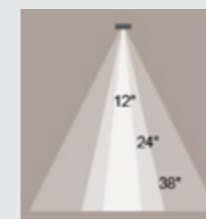

Accent 7

Product code:	E-252DPC2
Watt:	7W
CRI:	>90
Temperature:	LED 3000 K LED 4000 K LED 6000 K
Lumens:	385 lm 55 lm / W
Dimming Control:	DALI, 0 - 10V
Beam Angle:	15°/24°/38°
Product Size:	Ø40 x 163 x 105 mm

Colors: Black - Beige - Terra Red - Blue - Green