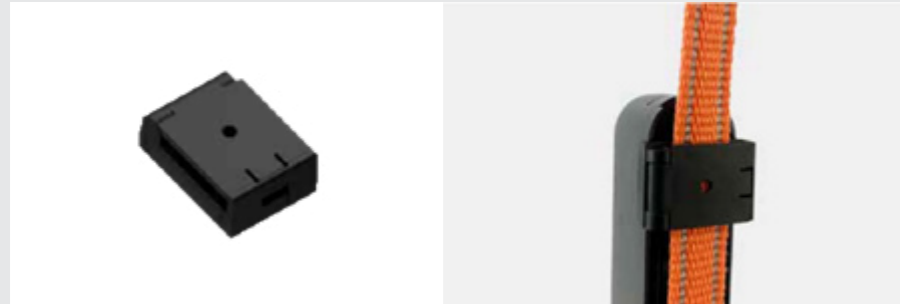

Accessories

Connecting Luminaires to the track system.