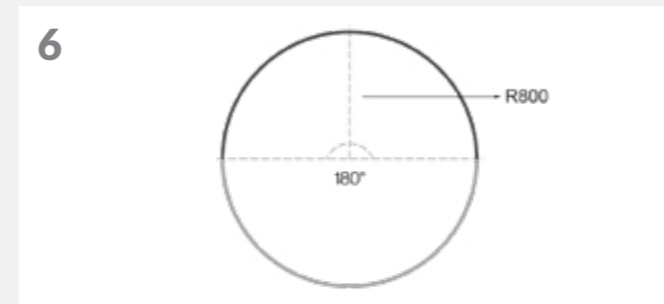

Curved Track 45°R4

Product code: E-CTL-45R400

Curved Track 90°R6

Product code: E-CTL-90R600

Curved Track 45°R6

Product code: E-CTL-45R600

Curved Track 90°R8

Product code: E-CTL-90R800