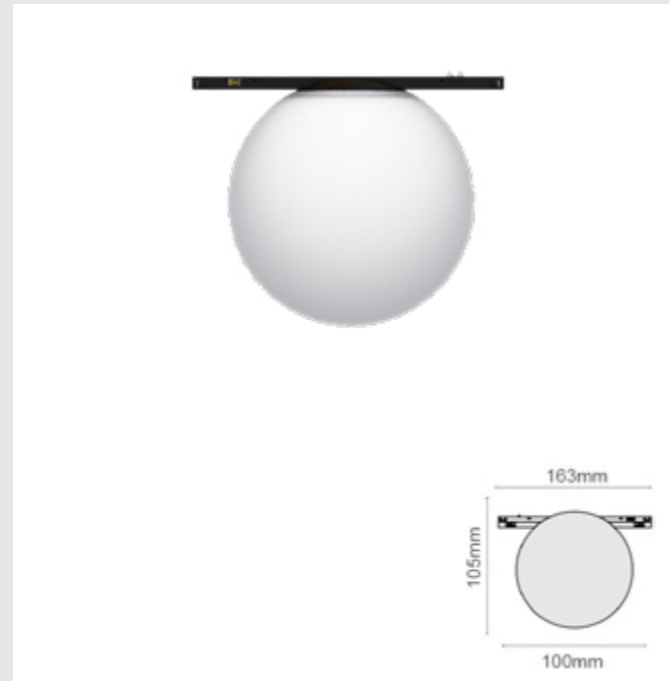

Diffusion Lights

360° White Sphere 504

Product code:	E-254TNE2
Watt:	8W
CRI:	>90
Temperature:	LED 3000 K LED 4000 K LED 6000 K
Lumens:	504 lm 63 lm / W
Dimming Control:	DALI, 0 - 10V
Beam Angle:	Flood
Product Size:	Ø100 x 163 x 105 mm

Colors: Black - Beige - Terra Red - Blue - Green

360° White Sphere 756

Product code:	E-254TNE3
Watt:	12W
CRI:	>90
Temperature:	LED 3000 K LED 4000 K LED 6000 K
Lumens:	756 lm 63 lm / W
Dimming Control:	DALI, 0 - 10V
Beam Angle:	Flood
Product Size:	Ø200 x 163 x 205 mm

Colors: Black - Beige - Terra Red - Blue - Green

360° Earth Sphere 504

Product code:	E-255TNE2
Watt:	8W
CRI:	>90
Temperature:	LED 3000 K LED 4000 K LED 6000 K
Lumens:	504 lm 63 lm / W
Dimming Control:	DALI, 0 - 10V
Beam Angle:	Flood
Product Size:	Ø100 x 163 x 105 mm

Colors: Black - Beige - Terra Red - Blue - Green

360° Earth Sphere 756

Product code:	E-255TNE3
Watt:	12W
CRI:	>90
Temperature:	LED 3000 K LED 4000 K LED 6000 K
Lumens:	756 lm 63 lm / W
Dimming Control:	DALI, 0 - 10V
Beam Angle:	Flood
Product Size:	Ø200 x 163 x 205 mm

Colors: Black - Beige - Terra Red - Blue - Green