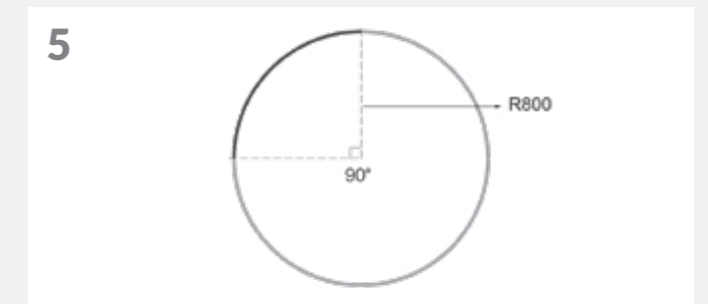

Curved Track 45°R4

Product code: E-CTL-45R400

Curved Track 90°R6

Product code: E-CTL-90R600

Curved Track 45°R6

Product code: E-CTL-45R600

Curved Track 90°R8

Product code: E-CTL-90R800