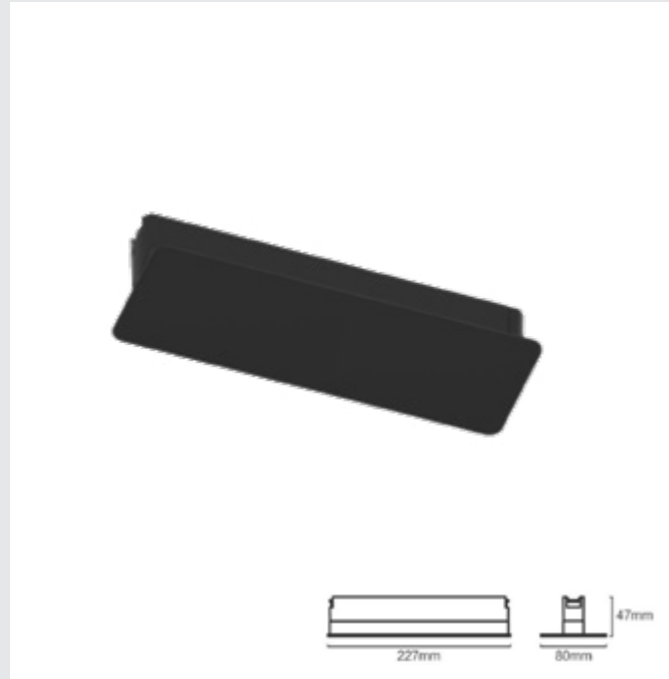

Wall Lamps

Adjustable Wall Lamp 12

Product code:	VU27-EQ-23G
Watt:	12W
CRI:	>90
Voltage:	DC 24V
Material:	Aluminum + PC
Flicker Free:	<3%
Optic:	PC Diffusion
Beam Angle:	120°
Product Size:	227 x 80 x 47 mm

Colors: Black - White

Adjustable Wall Lamp 18

Product code:	VU27-EQ-29G
Watt:	18W
CRI:	>90
Voltage:	DC 24V
Material:	Aluminum + PC
Flicker Free:	<3%
Optic:	PC Diffusion
Beam Angle:	120°
Product Size:	335 x 80 x 47 mm

Colors: Black - White

Eclipse Wall Lamp

Product code:	VU27-ZTCE
Watt:	6W
CRI:	>90
Voltage:	DC 24V
Material:	Aluminum + PC
Flicker Free:	<3%
Optic:	PMMA
Beam Angle:	120°
Product Size:	Ø168 x 48 mm

Colors: Black - White