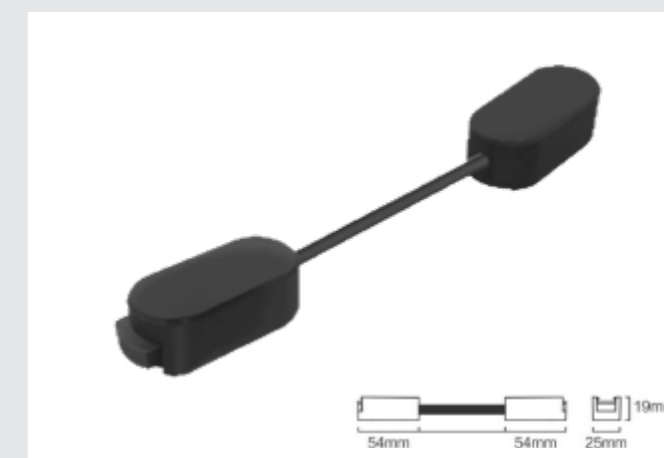

Direct Power Module

Product code: VU27-AK / SK
Material: Aluminum + Copper
Product Size: 54 x 25 x 19 mm x 2

Colors: Black - White

Used to transfer energy between two track system bars.