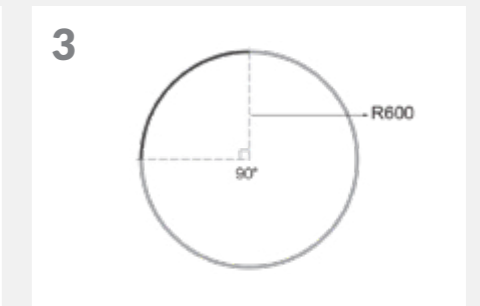

Curved Track 90°R6

Product code: E-CTL-90R600