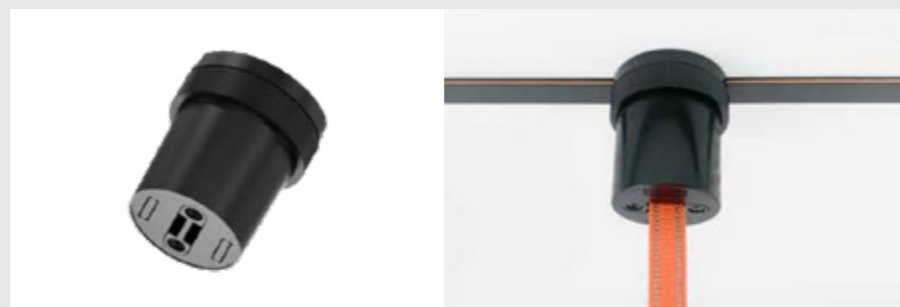

Small fixed nodes

Product code: VU27-QEHL

Track system steering installation. Can be fixed the floor, wall and ceiling.

Large fixed nodes

Product code: VU27-QEZX