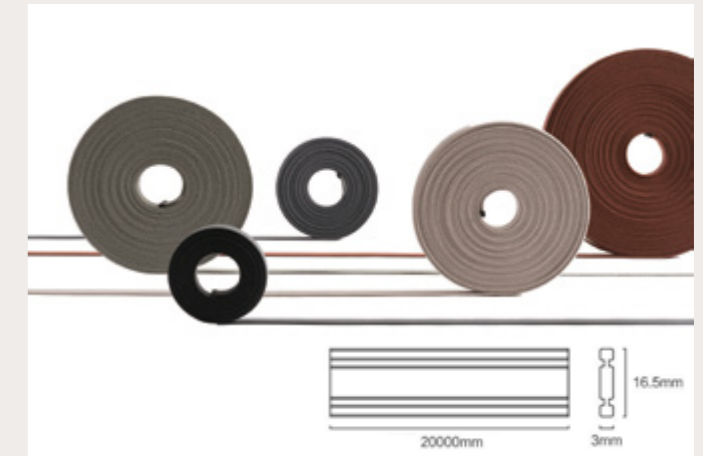

Flexible crafted Track 20M

Product code: VU27-QE-31
Watt: 200W (Max)
Voltage: DC 24V
Material: Hessian+ Copper
Product Size: 16.5 mm x 3 mm x 20 m

Colors: Black - Green - Gray - Orange - Khaki