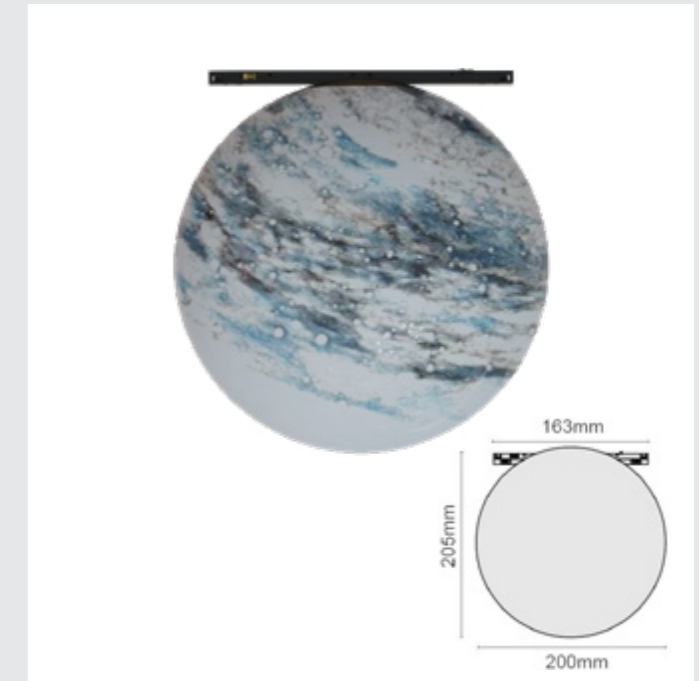

Diffusion Lights

360° White Sphere 504

Product code:	E-254TNE2
Watt:	8W
CRI:	>90
Temperature:	LED 3000 K LED 4000 K LED 6000 K
Lumens:	504 lm 63 lm / W
Dimming Control:	DALI, 0 - 10V
Beam Angle:	Flood
Product Size:	Ø100 x 163 x 105 mm

Colors: Black - Beige - Terra Red - Blue - Green

360° White Sphere 756

Product code:	E-254TNE3
Watt:	12W
CRI:	>90
Temperature:	LED 3000 K LED 4000 K LED 6000 K
Lumens:	756 lm 63 lm / W
Dimming Control:	DALI, 0 - 10V
Beam Angle:	Flood
Product Size:	Ø200 x 163 x 205 mm

Colors: Black - Beige - Terra Red - Blue - Green

360° Earth Sphere 504

Product code:	E-255TNE2
Watt:	8W
CRI:	>90
Temperature:	LED 3000 K LED 4000 K LED 6000 K
Lumens:	504 lm 63 lm / W
Dimming Control:	DALI, 0 - 10V
Beam Angle:	Flood
Product Size:	Ø100 x 163 x 105 mm

Colors: Black - Beige - Terra Red - Blue - Green

360° Earth Sphere 756

Product code:	E-255TNE3
Watt:	12W
CRI:	>90
Temperature:	LED 3000 K LED 4000 K LED 6000 K
Lumens:	756 lm 63 lm / W
Dimming Control:	DALI, 0 - 10V
Beam Angle:	Flood
Product Size:	Ø200 x 163 x 205 mm

Colors: Black - Beige - Terra Red - Blue - Green