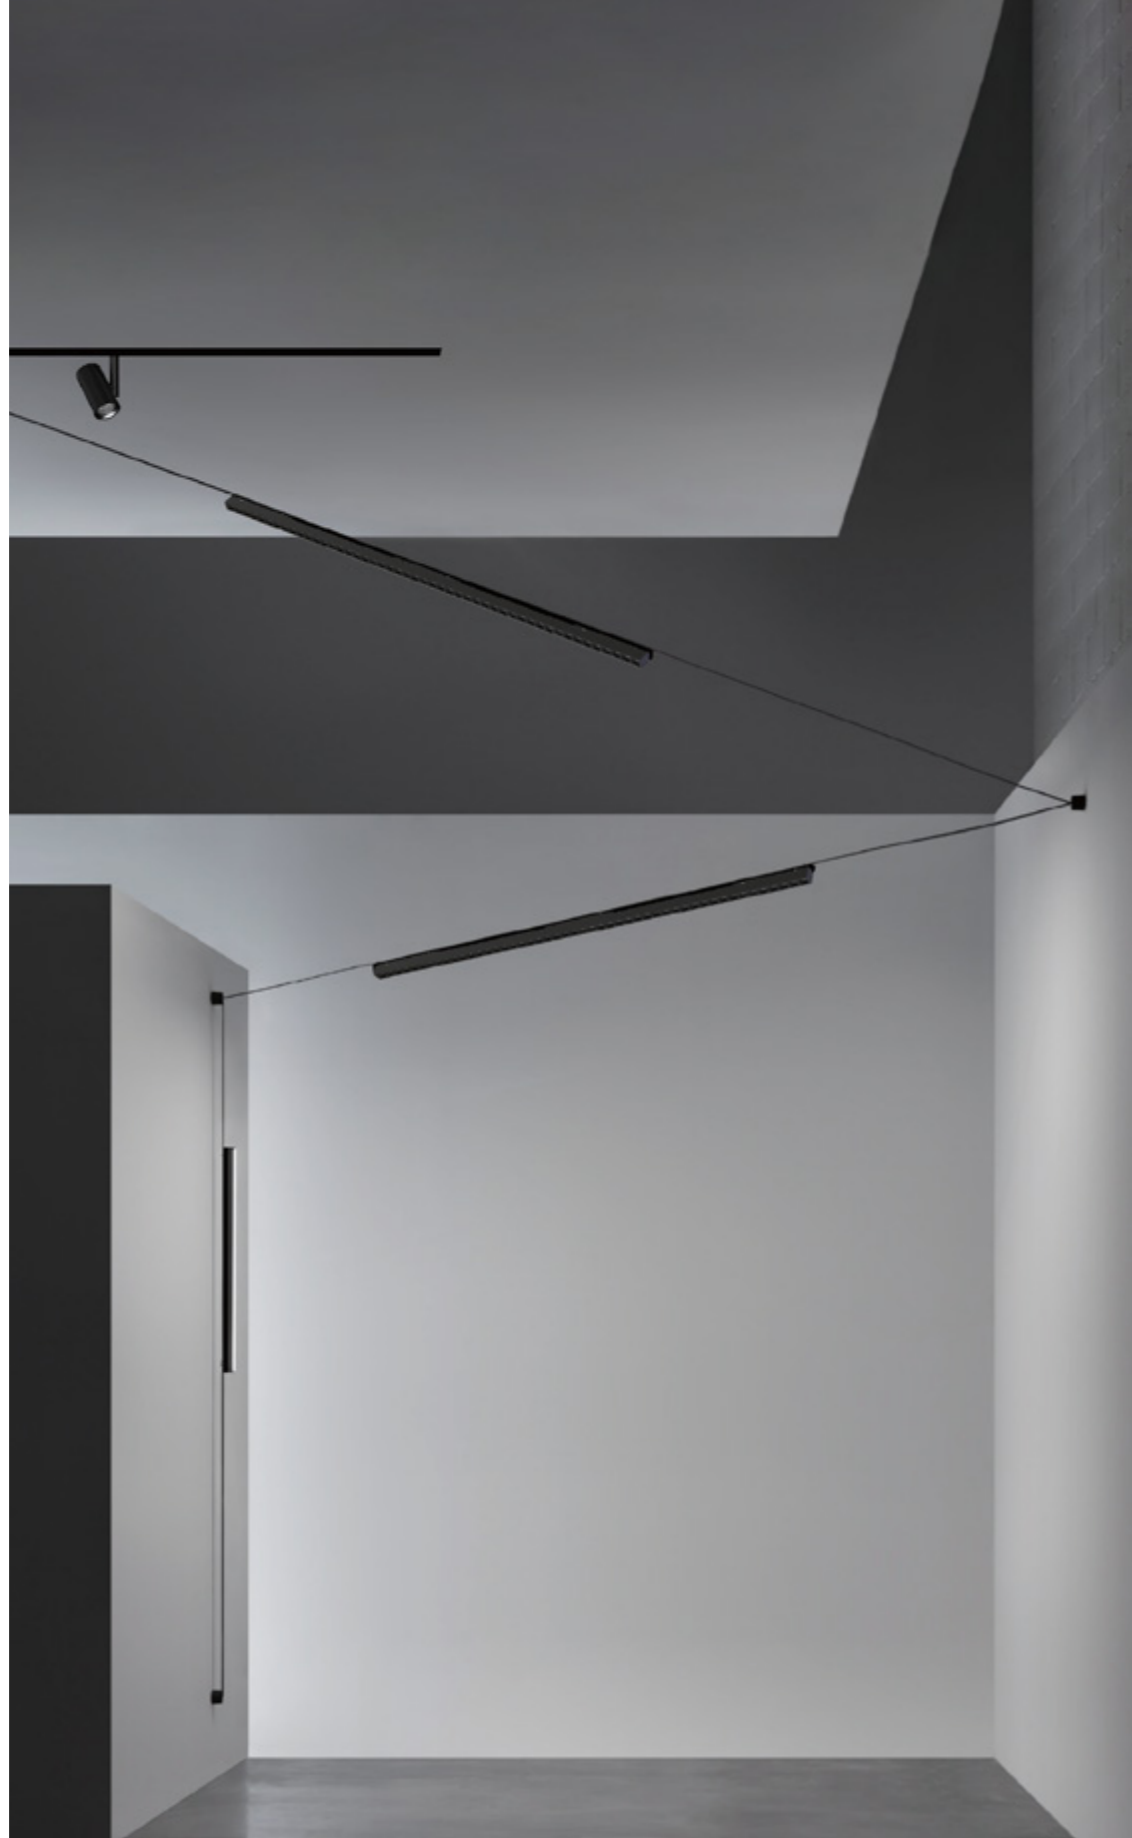

Inner Corner Connector

Product code: FO127USB7

90° Corner Connector

Product code: FO127USB8

Belt Tracks Accesories

Belt Fixed Adapter

Product code: FO126USB2

Track Power Connector