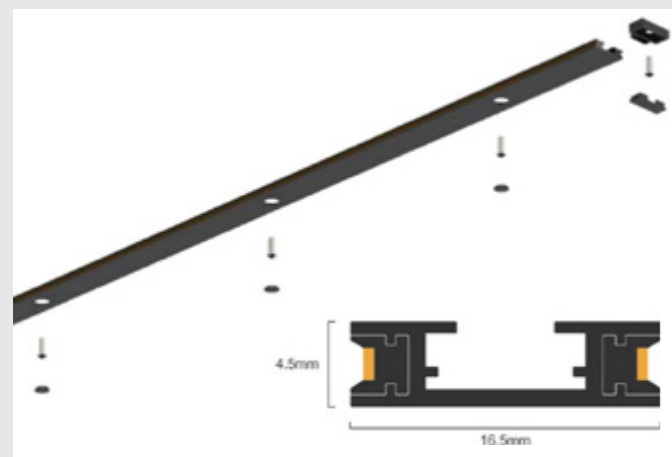

Track System

Product code:	VU27-B-2N
Product Size:	1000 x 16.5 x 4.5 mm
Product code:	VU27-B-26N
Product Size:	1500 x 16.5 x 4.5 mm
Product code:	VU27-B-3N
Product Size:	2000 x 16.5 x 4.5 mm
Product code:	VU27-B-4N
Product Size:	3000 x 16.5 x 4.5 mm

Track System

Watt:	200W (Max)
Voltage:	DC 24V
Material:	Aluminum + Copper
Colors:	Black - White