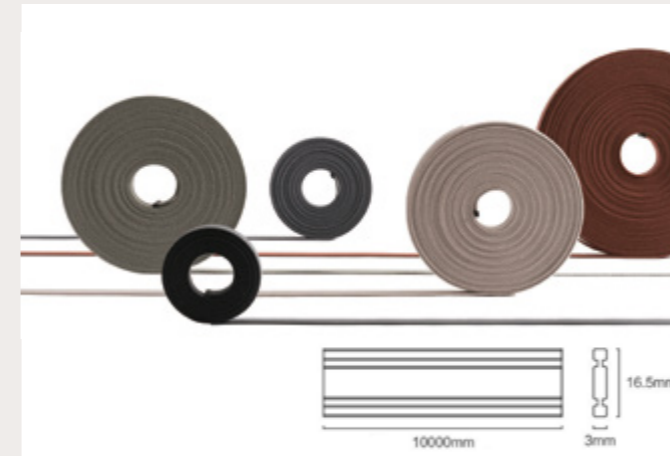

Track System

Flexible crafted Track10M

Product code: VU27-QE-21
Watt: 200W (Max)
Voltage: DC 24V
Material: Hessian+ Copper
Product Size: 16.5 mm x 3 mm x 10 m

Colors: Black - Green - Gray - Orange - Khaki