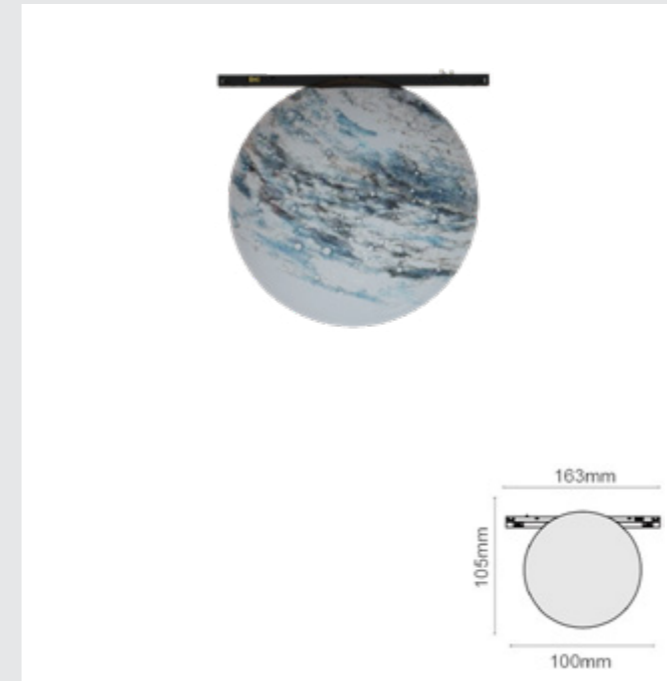

Diffusion Lights

360° White Sphere 504

Product code:	E-254TNE2
Watt:	8W
CRI:	>90
Temperature:	LED 3000 K LED 4000 K LED 6000 K
Lumens:	504 lm 63 lm / W
Dimming Control:	DALI, 0 - 10V
Beam Angle:	Flood
Product Size:	Ø100 x 163 x 105 mm

Colors: Black - Beige - Terra Red - Blue - Green

360° White Sphere 756

Product code:	E-254TNE3
Watt:	12W
CRI:	>90
Temperature:	LED 3000 K LED 4000 K LED 6000 K
Lumens:	756 lm 63 lm / W
Dimming Control:	DALI, 0 - 10V
Beam Angle:	Flood
Product Size:	Ø200 x 163 x 205 mm

Colors: Black - Beige - Terra Red - Blue - Green

360° Earth Sphere 504

Product code:	E-255TNE2
Watt:	8W
CRI:	>90
Temperature:	LED 3000 K LED 4000 K LED 6000 K
Lumens:	504 lm 63 lm / W
Dimming Control:	DALI, 0 - 10V
Beam Angle:	Flood
Product Size:	Ø100 x 163 x 105 mm

Colors: Black - Beige - Terra Red - Blue - Green

360° Earth Sphere 756

Product code:	E-255TNE3
Watt:	12W
CRI:	>90
Temperature:	LED 3000 K LED 4000 K LED 6000 K
Lumens:	756 lm 63 lm / W
Dimming Control:	DALI, 0 - 10V
Beam Angle:	Flood
Product Size:	Ø200 x 163 x 205 mm

Colors: Black - Beige - Terra Red - Blue - Green