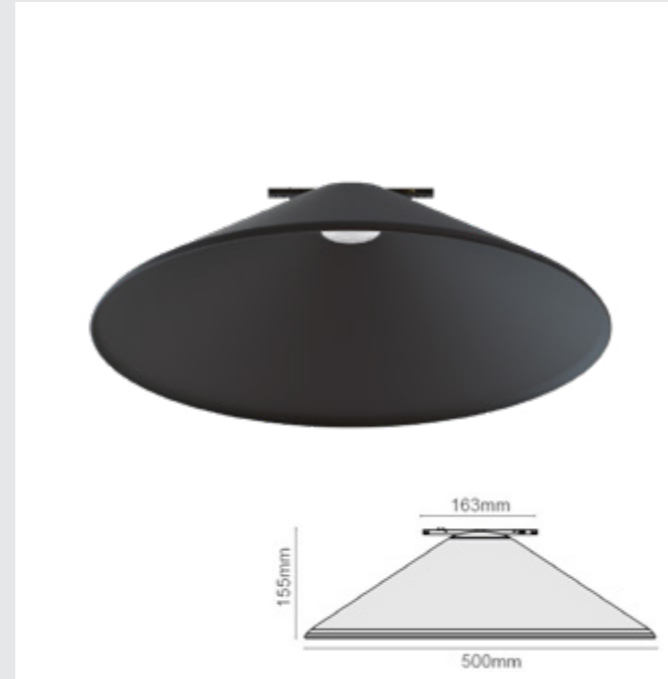

Cone 848
Product code: E-259TNE3
Watt: 12W
CRI: >90
Temperature: LED 3000 K
LED 4000 K
LED 6000 K
Lumens: 848 lm
70.67 lm / W
Dimming Control: DALI, 0 - 10V
Product Size: Ø500 x 163 x 155 mm

Colors: Black - Beige - Terra Red - Blue - Green