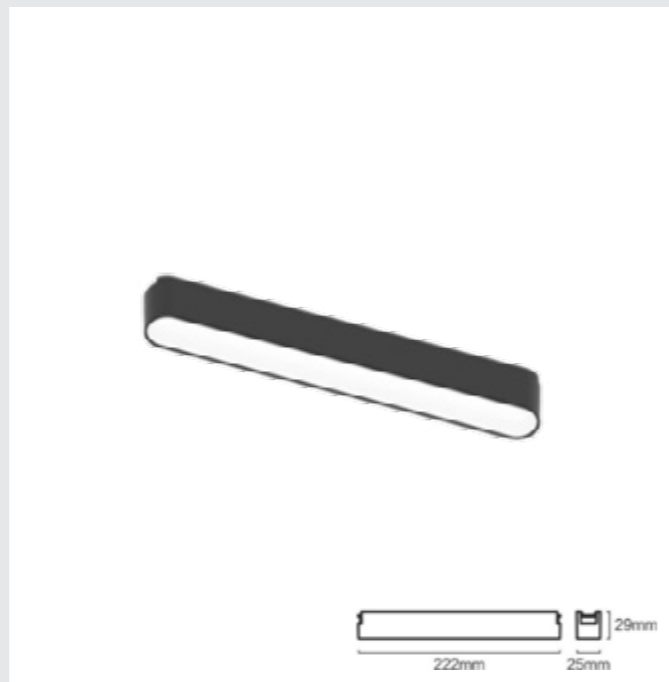

Flood Lights

Flood Light 6

Product code:	VU27-7G
Watt:	6W
CRI:	>90
Voltage:	DC 24V
Material:	Aluminum + PC
Flicker Free:	<3%
Optic:	PC Diffusion
Beam Angle:	110°
Product Size:	115 x 25 x 29 mm

Flood Light 12

Product code:	VU27-23G
Watt:	12W
CRI:	>90
Voltage:	DC 24V
Material:	Aluminum + PC
Flicker Free:	<3%
Optic:	PC Diffusion
Beam Angle:	110°
Product Size:	222 x 25 x 29 mm

Flood Light 18

Product code:	VU27-29G
Watt:	18W
CRI:	>90
Voltage:	DC 24V
Material:	Aluminum + PC
Flicker Free:	<3%
Optic:	PC Diffusion
Beam Angle:	110°
Product Size:	330 x 25 x 29 mm

Colors: Black - White

Colors: Black - White

Colors: Black - White