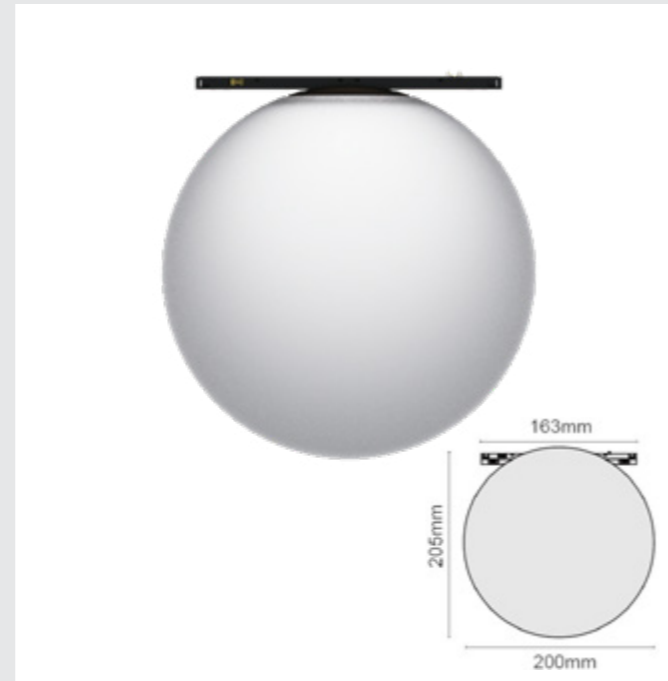

Diffusion Lights

360° White Sphere 504

Product code:	E-254TNE2
Watt:	8W
CRI:	>90
Temperature:	LED 3000 K LED 4000 K LED 6000 K
Lumens:	504 lm 63 lm / W
Dimming Control:	DALI, 0 - 10V
Beam Angle:	Flood
Product Size:	Ø100 x 163 x 105 mm

Colors: Black - Beige - Terra Red - Blue - Green

360° White Sphere 756

Product code:	E-254TNE3
Watt:	12W
CRI:	>90
Temperature:	LED 3000 K LED 4000 K LED 6000 K
Lumens:	756 lm 63 lm / W
Dimming Control:	DALI, 0 - 10V
Beam Angle:	Flood
Product Size:	Ø200 x 163 x 205 mm

Colors: Black - Beige - Terra Red - Blue - Green

360° Earth Sphere 504

Product code:	E-255TNE2
Watt:	8W
CRI:	>90
Temperature:	LED 3000 K LED 4000 K LED 6000 K
Lumens:	504 lm 63 lm / W
Dimming Control:	DALI, 0 - 10V
Beam Angle:	Flood
Product Size:	Ø100 x 163 x 105 mm

Colors: Black - Beige - Terra Red - Blue - Green

360° Earth Sphere 756

Product code:	E-255TNE3
Watt:	12W
CRI:	>90
Temperature:	LED 3000 K LED 4000 K LED 6000 K
Lumens:	756 lm 63 lm / W
Dimming Control:	DALI, 0 - 10V
Beam Angle:	Flood
Product Size:	Ø200 x 163 x 205 mm

Colors: Black - Beige - Terra Red - Blue - Green