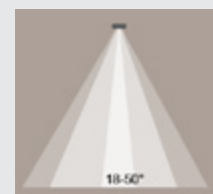

Semi Sphere Directed 722

Product code:	E-253DPC2
Watt:	8W
CRI:	>90
Temperature:	LED 3000 K LED 4000 K LED 6000 K
Lumens:	722 lm 90.25 lm / W
Dimming Control:	DALI, 0 - 10V
Beam Angle:	18°-50°
Product Size:	Ø85 x 163 x 95 mm

Colors: Black - Beige - Terra Red - Blue - Green