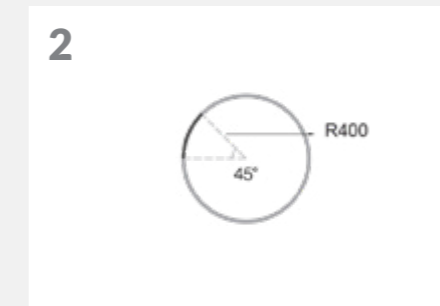

The belt has click-and-connect capability that allows it to be tightened or relaxed by simply clicking onto a buckle that is linked to each luminaire.

Curved Tracks

Curved Track 90°R3

Product code: E-CTL-90R30