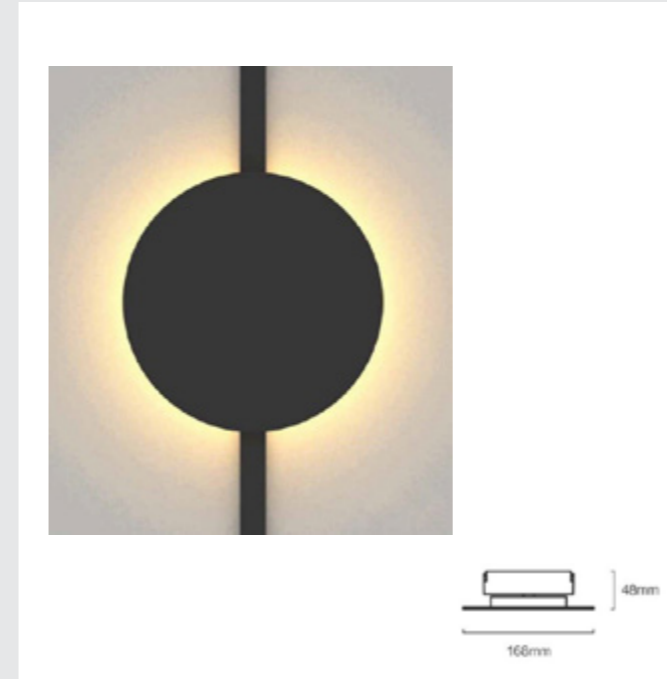

Wall Lamps

Adjustable Wall Lamp 12

Product code:	VU27-EQ-23G
Watt:	12W
CRI:	>90
Voltage:	DC 24V
Material:	Aluminum + PC
Flicker Free:	<3%
Optic:	PC Diffusion
Beam Angle:	120°
Product Size:	227 x 80 x 47 mm

Colors: Black - White

Adjustable Wall Lamp 18

Product code:	VU27-EQ-29G
Watt:	18W
CRI:	>90
Voltage:	DC 24V
Material:	Aluminum + PC
Flicker Free:	<3%
Optic:	PC Diffusion
Beam Angle:	120°
Product Size:	335 x 80 x 47 mm

Colors: Black - White

Eclipse Wall Lamp

Product code:	VU27-ZTCE
Watt:	6W
CRI:	>90
Voltage:	DC 24V
Material:	Aluminum + PC
Flicker Free:	<3%
Optic:	PMMA
Beam Angle:	120°
Product Size:	Ø168 x 48 mm

Colors: Black - White