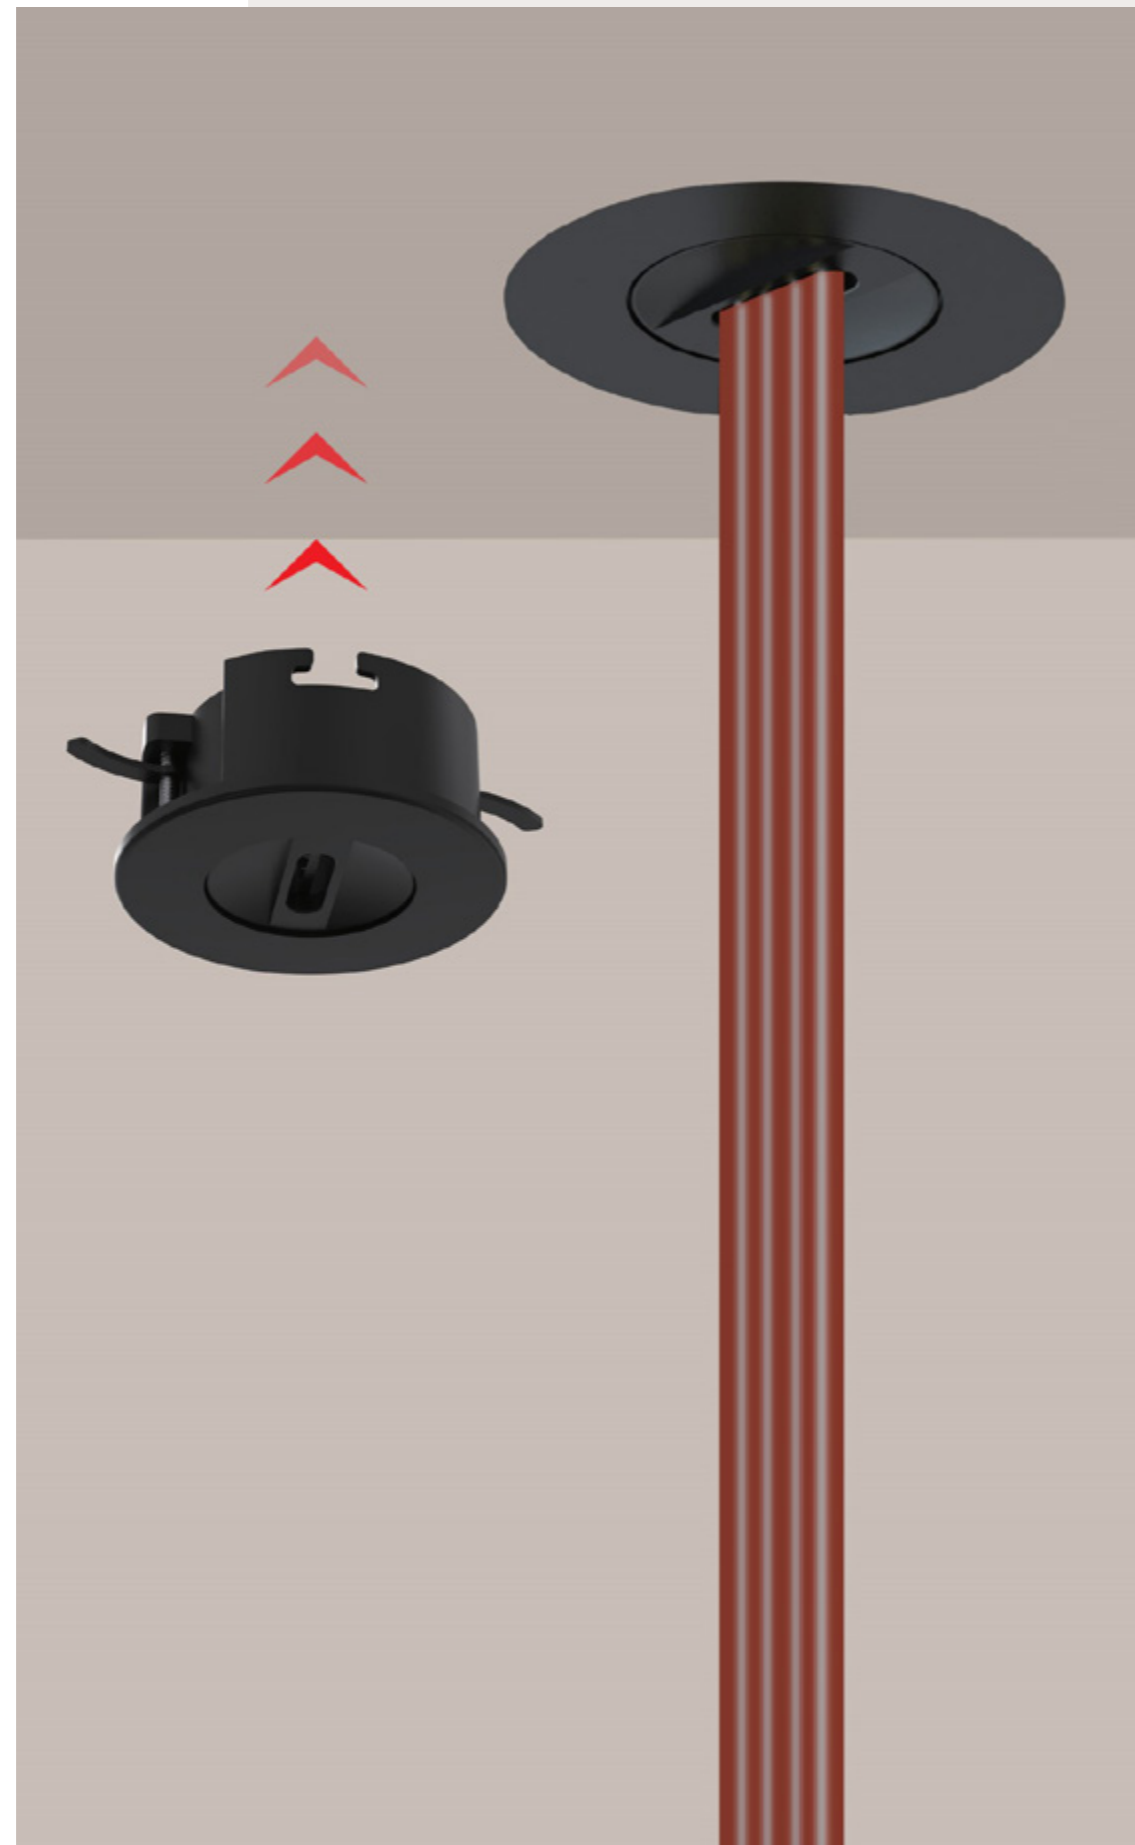

Belt Tracks