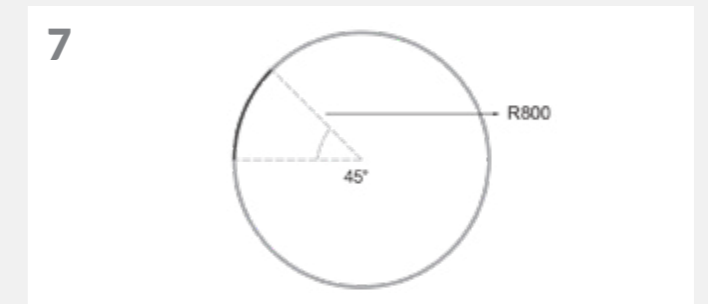

Curved Track 45°R8

Product code: E-CTL-45R800