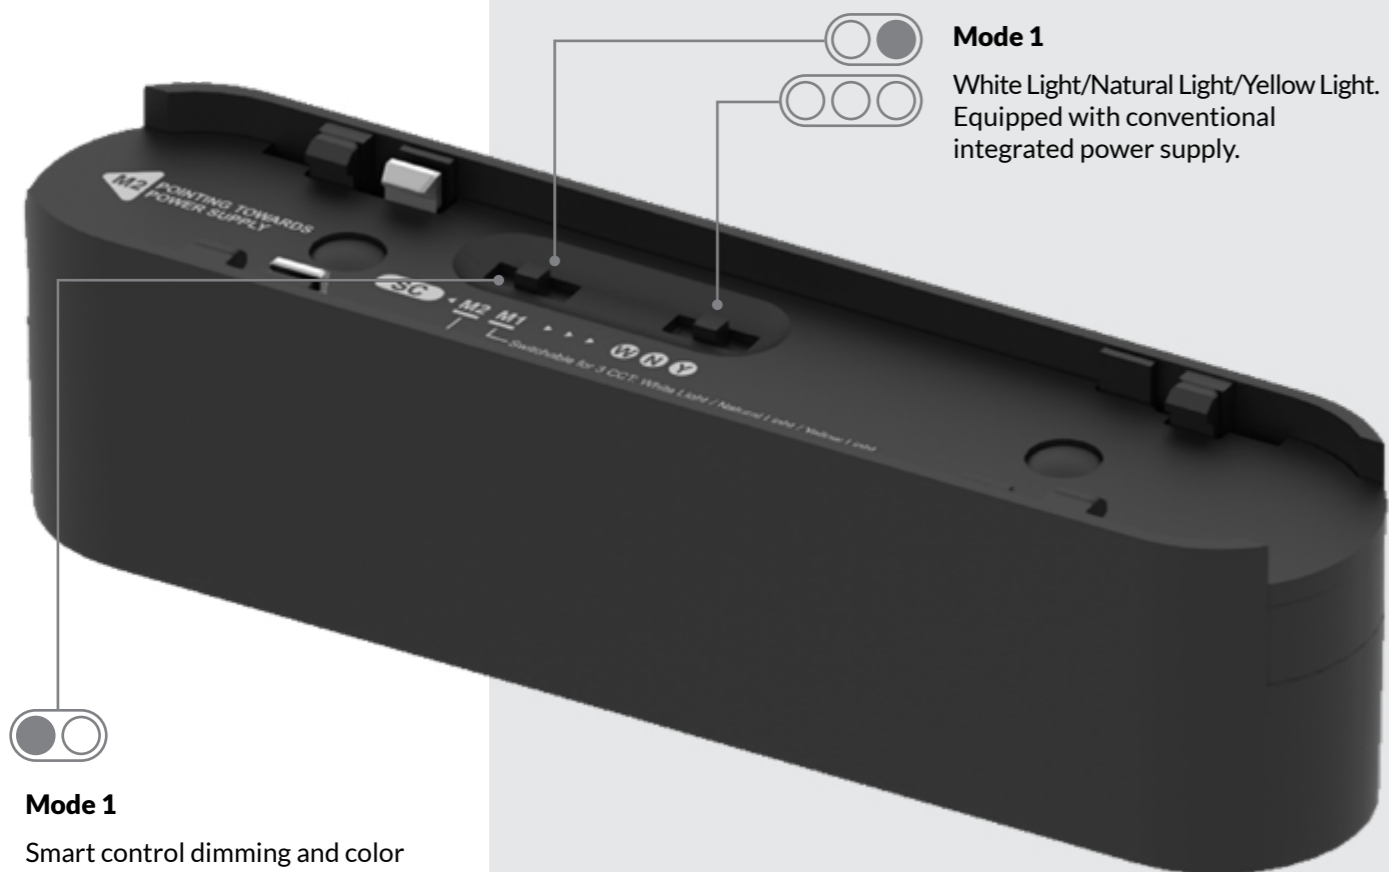

Colors: Black - White

Used to transfer energy between two track system bars.

Lighting Lamps

Following to the diverse needs of space lighting plan, adaptable application of support and lights to realize the perfect lighting satisfaction.

Lighting Lamp System

Mode 1
White Light/Natural Light/Yellow Light.
Equipped with conventional integrated power supply.

Mode 1
Smart control dimming and color adjustment.
Used to match with the corresponding dimming color system integrated power supply.