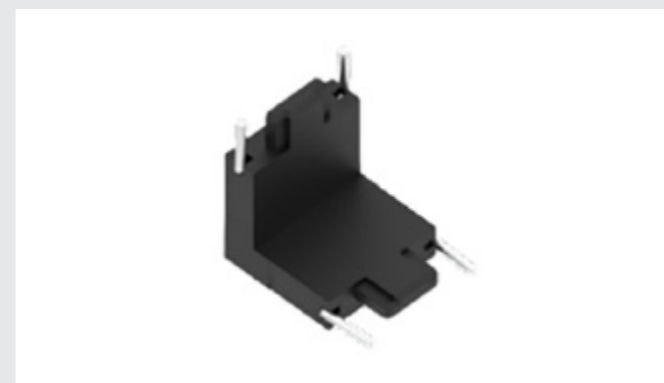

In-Out Connection

Product code:	VU27-MW
Product Size:	21.5 x 21.5 x 4.5 mm

T Connection

Product code:	VU27-U
Product Size:	36.5 x 26.5 x 4.5 mm

Cross Connection

Product code:	VU27-D
Product Size:	36.5 x 36.5 x 4.5 mm