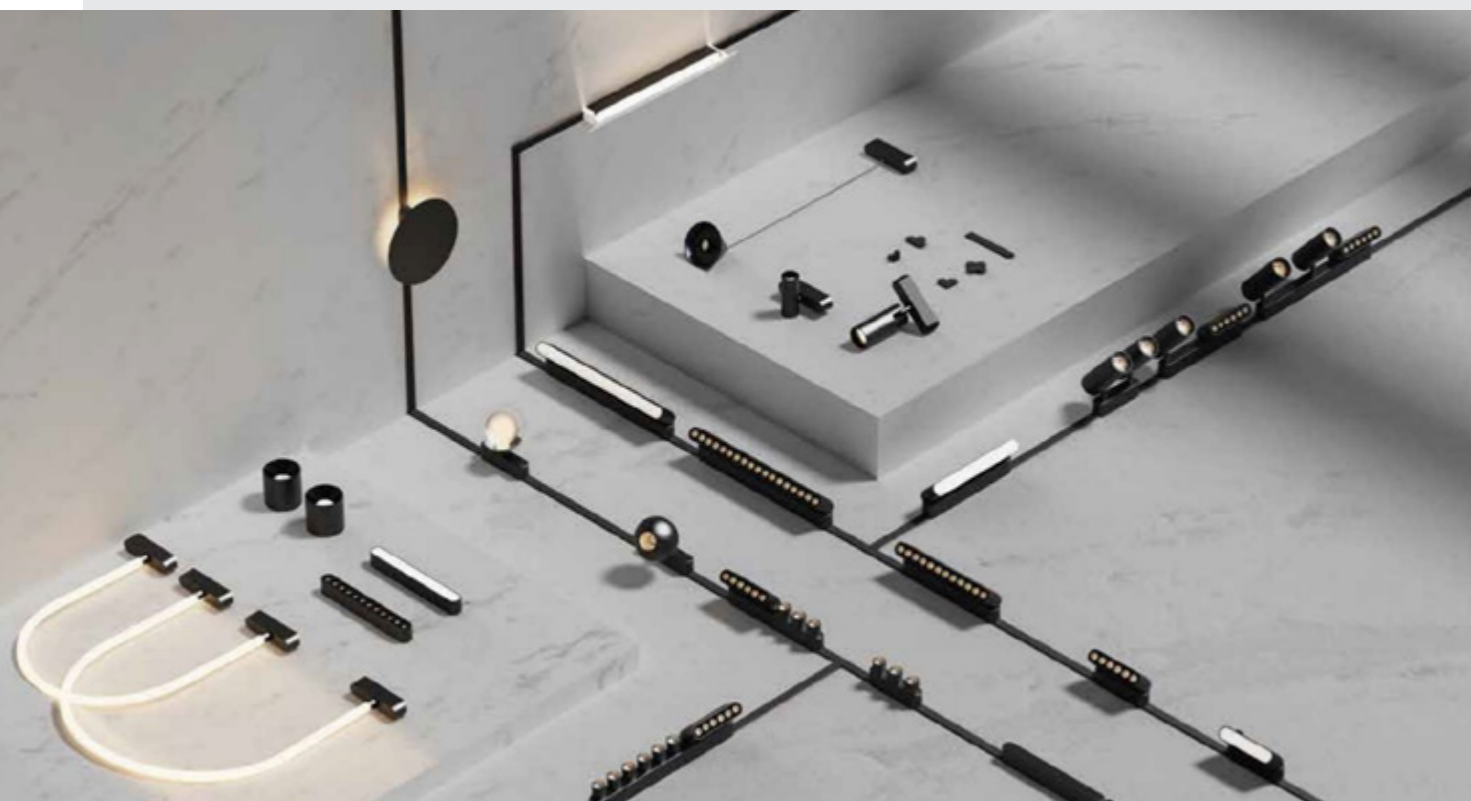

Track System

Product code:	VU27-B-2N
Product Size:	1000 x 16.5 x 4.5 mm
Product code:	VU27-B-26N
Product Size:	1500 x 16.5 x 4.5 mm
Product code:	VU27-B-3N
Product Size:	2000 x 16.5 x 4.5 mm
Product code:	VU27-B-4N
Product Size:	3000 x 16.5 x 4.5 mm

Track System

Watt:	200W (Max)
Voltage:	DC 24V
Material:	Aluminum + Copper
Colors:	Black - White