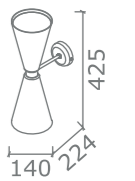

Flexa

Serie composta da applique regolabile, applique due luci e lumetto regolabile.
 Struttura in metallo, finiture nero o bianco opaco con giunzioni in ottone lucido.
 Diffusore in metallo in tinta con interno bianco opaco.

*Coordinated series composed by adjustable wall lamp, two light wall lamp and adjustable table lamp.
 Metal structure, matt black or white finishes with polished brass joints. Metal diffuser in the same color
 with matt white interior.*