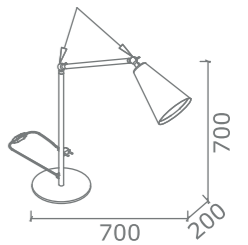

Flexa

Serie composta da applique regolabile, applique due luci e lumetto regolabile.
 Struttura in metallo, finiture nero o bianco opaco con giunzioni in ottone lucido.
 Diffusore in metallo in tinta con interno bianco opaco.

*Coordinated series composed by adjustable wall lamp, two light wall lamp and adjustable table lamp.
 Metal structure, matt black or white finishes with polished brass joints. Metal diffuser in the same color
 with matt white interior.*