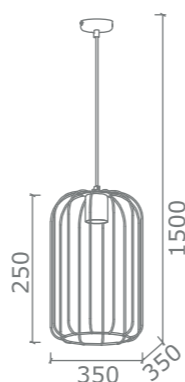

Perla

Sospensione singola o multipla. Struttura in metallo, finitura nero opaco e bianco opaco.

Series composed of multiple or single suspension. Metal frame, finish black matt and white matt.