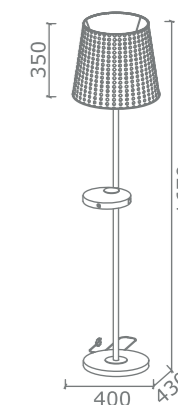

Power

Piantana struttura in metallo verniciato nero opaco, paralume con motivo paglia di vienna. Mensola con presa usb tipo a e caricatore wireless 5V 2A.

Floor lamp, metal frame painted black matt, Vienna straw shade. Shelf with usb type a charger and wireless charger 5V 2A.