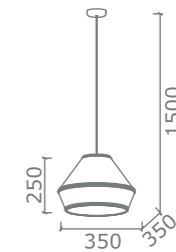

Bianco/Rosso
White/Red

Colore a scelta per il paralume
Color of your choice for the lampshade

Nero opaco
Black matt

Bianco opaco
White matt

Cromo
Chrome

Articolo / Item	Prestazione / Performance	
GEO/A	230V 50Hz E14 8W max	CE IP20 ⊕
GEO/L	230V 50Hz E27 12W max	CE IP20 ⊞
GEO/P	230V 50Hz E27 12W max	CE IP20 ⊞
GEO/S	230V 50Hz E27 12W max	CE IP20 ⊕