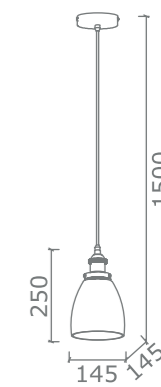

Bolle

Sospensioni singole struttura in metallo finitura nero opaco e ottone. Diffusore in vetro trasparente di diverse forme.

Pendant lamps, metal frame finish black matt and brass. Transparent glass diffuser in different shapes.