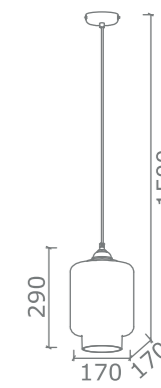

Bolle

Sospensioni singole struttura in metallo finitura nero opaco e ottone. Diffusore in vetro trasparente di diverse forme.

Pendant lamps, metal frame finish black matt and brass. Transparent glass diffuser in different shapes.