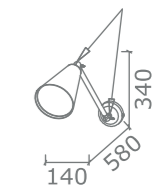

Flexa

Serie composta da applique regolabile, applique due luci e lumetto regolabile.
Struttura in metallo, finiture nero o bianco opaco con giunzioni in ottone lucido.
Diffusore in metallo in tinta con interno bianco opaco.

*Coordinated series composed by adjustable wall lamp, two light wall lamp and adjustable table lamp.
Metal structure, matt black or white finishes with polished brass joints. Metal diffuser in the same color with matt white interior.*