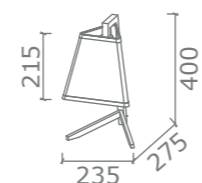

Nessa

Serie composta da piantana e lumetto. Struttura in metallo, finiture nero e beige perlato. Paralume in cotone bianco.

Coordinated series composed by table lamp and floor lamp. Metal structure finish black matt and perl beige. Shade cotton fabric white.

- Nero opaco
  Black matt
- Tessuto cotone bianco
  Fabric cotton white
- Beige perlato
  Pearly beige
- Tessuto Jungle
  Fabric Jungle

Articolo / Item	Prestazione / Performance
NESSA/P	230V 50Hz E27 max 12W max CE IP20 ☐
NESSA/L	230V 50Hz E27 max 12W max t CE IP20 ☐

Focus

Applique con braccio snodato, sospensione e lampada da specchiera con braccio snodato. Finitura cromo.

Wall lamp with adjustable arm, pendant lamp and mirror lamp with adjustable arm. Finish chrome.