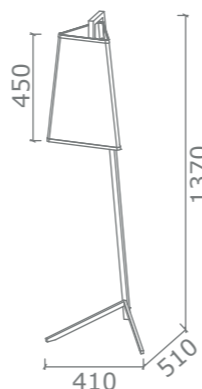

Nessa

Serie composta da piantana e lumetto. Struttura in metallo, finiture nero e beige perlato. Paralume in cotone bianco.

Coordinated series composed by table lamp and floor lamp. Metal structure finish black matt and perl beige. Shade cotton fabric white.

- Nero opaco
  Black matt
- Tessuto cotone bianco
  Fabric cotton white
- Beige perlato
  Pearly beige
- Tessuto Jungle
  Fabric Jungle

Articolo / Item	Prestazione / Performance
NESSA/P	230V 50Hz E27 max 12W max CE IP20 ☐
NESSA/L	230V 50Hz E27 max 12W max t CE IP20 ☐

Focus

Applique con braccio snodato, sospensione e lampada da specchiera con braccio snodato. Finitura cromo.

Wall lamp with adjustable arm, pendant lamp and mirror lamp with adjustable arm. Finish chrome.