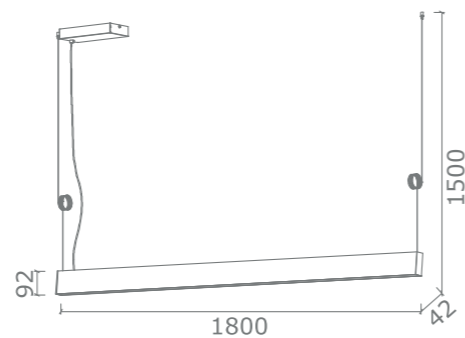

Elisa

Sospensione struttura in alluminio verniciato nero opaco o ottone patinato, luce led up/down.

Pendant lamp, aluminum frame finish black matt or patined brass. Led light up/down

Articolo / Item	Prestazione / Performance
ELISA/S	230V 50Hz 50W LED CE IP20

- K3000° bianco caldo / warm white
- K4000° bianco naturale / natural white

Multipla

Sospensione singola o multipla in linea, struttura in metallo finitura nero opaco, bianco opaco o ottone.

Single or multiple in-line suspension, metal structure in matt black, matt white or brass finish.

Articolo / Item	Prestazione / Performance
MULTIPLA/S	230V 50Hz E14 8W max CE IP20
MULTIPLA/S12	230V 50Hz 12xE14 8W max (tot 96W) CE IP20

- K3000° bianco caldo / warm white