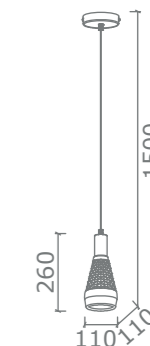

Stellare

Serie composta da sospensione multipla o singola di diversi modelli. Struttura in metallo, finiture nero opaco. Lampadine con filamento a potenza dimmerabile e vetro trasparente. Luce calda 2700°k 600lm.

Series composed of multiple or single suspension. Metal structure, matt black finishes. Light bulbs with dimmable power filament and clear glass, warm white 2700°k 600lm.

Articolo / Item	Prestazione / Performance	
STELLARE/S5	230V 50Hz 5xLED 6W (tot 30W)	CE IP20
STELLARE/SA	230V 50Hz LED 6W 120lm	CE IP20
STELLARE/SB	230V 50Hz LED 6W 120lm	CE IP20
STELLARE/SC	230V 50Hz LED 6W 120lm	CE IP20

● K2700° bianco caldo / warm white

■ Nero opaco
Black matt

□ Bianco opaco
White matt

■ Oro lucido
Gold