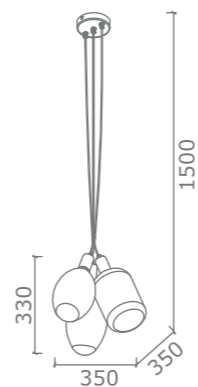

Series composed of multiple or single suspension. Metal structure, matt black finishes. Light bulbs with dimmable power filament and ceramic glass, warm white 2700°k 1520lm.