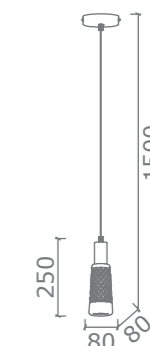

Stellare

Serie composta da sospensione multipla o singola di diversi modelli. Struttura in metallo, finiture nero opaco. Lampadine con filamento a potenza dimmerabile e vetro trasparente. Luce calda 2700°k 600lm.

Series composed of multiple or single suspension. Metal structure, matt black finishes. Light bulbs with dimmable power filament and clear glass, warm white 2700°k 600lm.

Articolo / Item	Prestazione / Performance	
STELLARE/S5	230V 50Hz 5xLED 6W (tot 30W)	CE IP20
STELLARE/SA	230V 50Hz LED 6W 120lm	CE IP20
STELLARE/SB	230V 50Hz LED 6W 120lm	CE IP20
STELLARE/SC	230V 50Hz LED 6W 120lm	CE IP20

● K2700° bianco caldo / warm white

■ Nero opaco
Black matt

□ Bianco opaco
White matt

■ Oro lucido
Gold