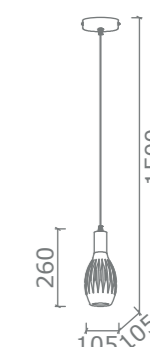

Stellare

Serie composta da sospensione multipla o singola di diversi modelli. Struttura in metallo, finiture nero opaco. Lampadine con filamento a potenza dimmerabile e vetro trasparente. Luce calda 2700°k 600lm.

Series composed of multiple or single suspension. Metal structure, matt black finishes. Light bulbs with dimmable power filament and clear glass, warm white 2700°k 600lm.

Articolo / Item	Prestazione / Performance	
STELLARE/S5	230V 50Hz 5xLED 6W (tot 30W)	CE IP20
STELLARE/SA	230V 50Hz LED 6W 120lm	CE IP20
STELLARE/SB	230V 50Hz LED 6W 120lm	CE IP20
STELLARE/SC	230V 50Hz LED 6W 120lm	CE IP20

● K2700° bianco caldo / warm white

■ Nero opaco
Black matt

□ Bianco opaco
White matt

■ Oro lucido
Gold