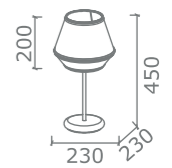

Bianco/Rosso
White/Red

Colore a scelta per il paralume
Color of your choice for the lampshade

Nero opaco
Black matt

Bianco opaco
White matt

Cromo
Chrome

Articolo / Item	Prestazione / Performance	
GEO/A	230V 50Hz E14 8W max	CE IP20 ⊕
GEO/L	230V 50Hz E27 12W max	CE IP20 ⊞
GEO/P	230V 50Hz E27 12W max	CE IP20 ⊞
GEO/S	230V 50Hz E27 12W max	CE IP20 ⊕