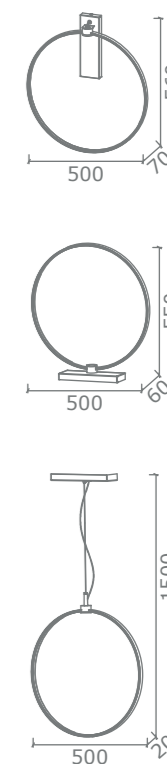

Round

Serie composta da applique, lumetto e sospensione.
Struttura in metallo, finiture nero opaco e ottone lucido.

Series composed by wall lamp, table lamp and suspension.
Metal frame, finish black matt and polished brass.